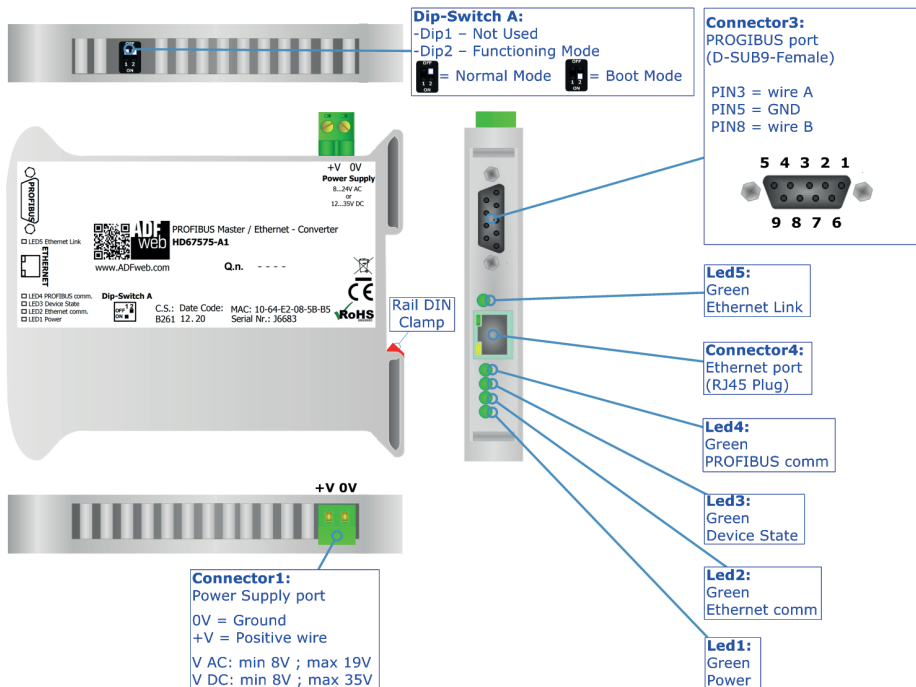

QR of Software

[www.adfweb.com/download/
filefold/SW67575.zip](http://www.adfweb.com/download/filefold/SW67575.zip)

HD67575-A1

BOX SHEET

PROFIBUS Master / Ethernet - Converter

Box Sheet for Order code: HD67575-A1
Document code: BS67575-A1
V3.020

ADFweb.com srl
Strada Nuova, 17, IT-31010 Mareno di Piave, Treviso - Italy

www.ADFweb.com

CONNECTION SCHEME

Order code: HD67575-A1

Order code: HD67575-A1