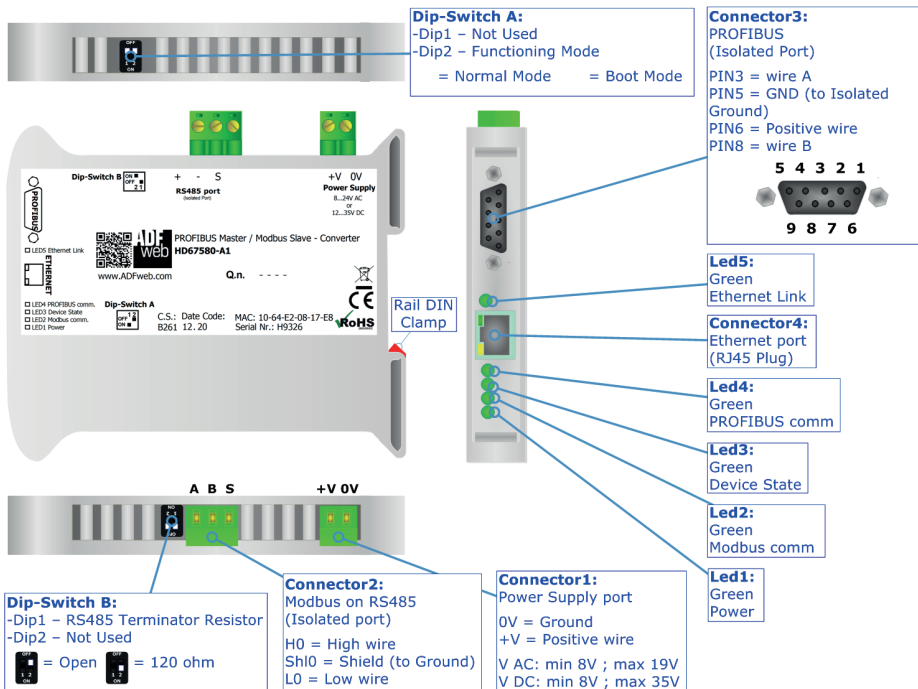

QR of Software

[www.adfweb.com/download/
filefold/SW67580.zip](http://www.adfweb.com/download/filefold/SW67580.zip)

HD67580-A1

BOX SHEET

CANopen / PROFIBUS Slave - Converter

Box Sheet for Order code: HD67580-A1
Document code: BS67580-A1
V2.002

ADFweb.com srl
Strada Nuova, 17, IT-31010 Mareno di Piave, Treviso - Italy

www.ADFweb.com

CONNECTION SCHEME

Order code: HD67580-A1

Order code: HD67580-A1