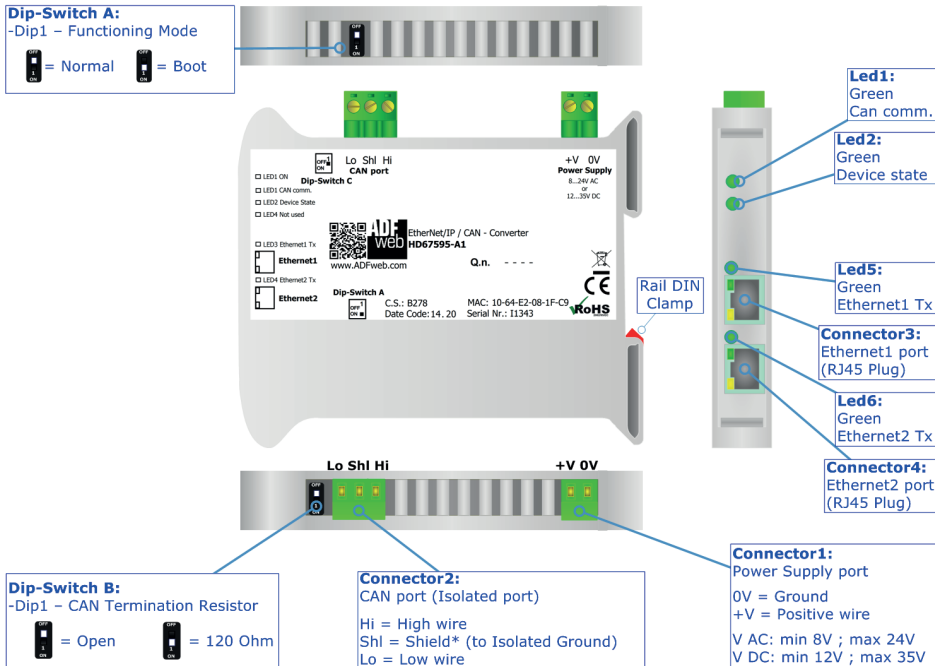

QR of Software

[www.adfweb.com/download/
filefold/SW67595.zip](http://www.adfweb.com/download/filefold/SW67595.zip)

HD67595-A1

BOX SHEET

EtherNet/IP / CAN - Converter

Box Sheet for Order code: HD67595-A1
Document code: BS67595-A1
V1.003

ADFweb.com srl

Strada Nuova, 17, IT-31010 Mareno di Piave, Treviso - Italy

www.ADFweb.com

CONNECTION SCHEME

Order code: HD67595-A1

Order code: HD67595-A1