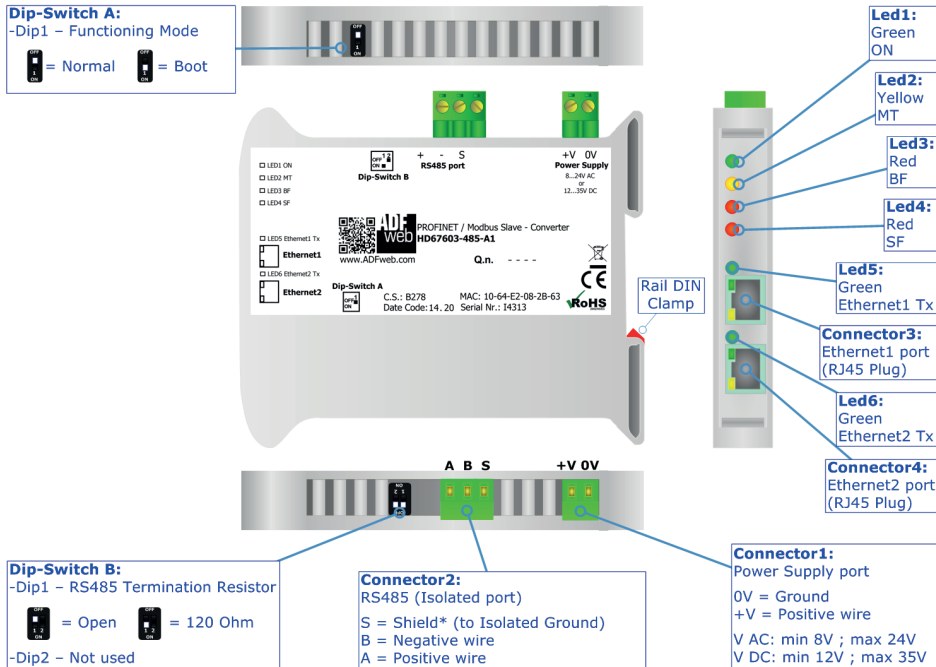

## PROFINET / Modbus Slave - Converter

Box Sheet for Order code: HD67603-485-A1  
Document code: BS67603-485-A1  
V1.003

**ADFweb.com srl**

Strada Nuova, 17, IT-31010 Marenco di Piave, Treviso - Italy

[www.ADFweb.com](http://www.ADFweb.com)

# CONNECTION SCHEME

Order code: HD67603-485-A1

Order code: HD67603-485-A1