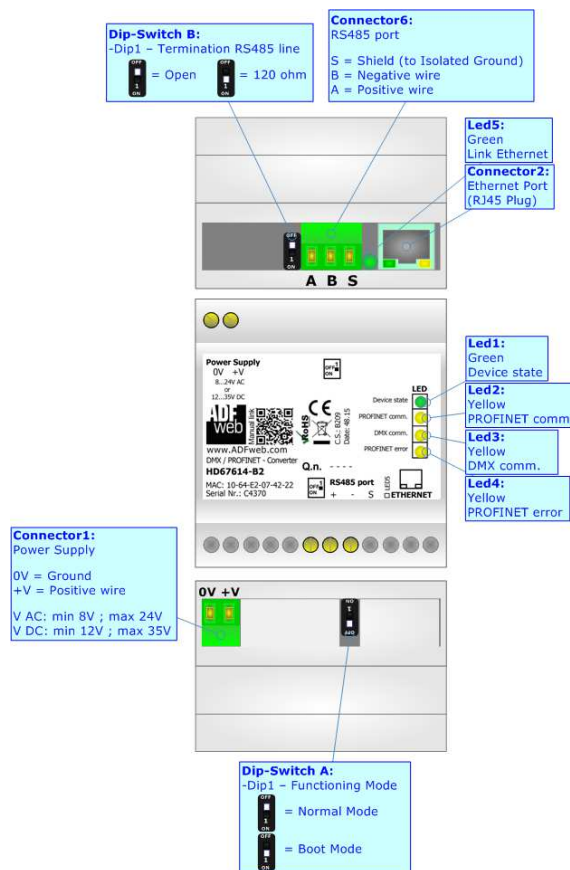

CONNECTION SCHEME:

CONFIGURATION SOFTWARE:

For setting up the device you need the software named SW67614.

To obtain this software please go to

www.adfweb.com/download/filefold/SW67614.zip

ADFweb.com S.r.l.
www.adfweb.com
support@adfweb.com

Manual

Box-Sheet

Software