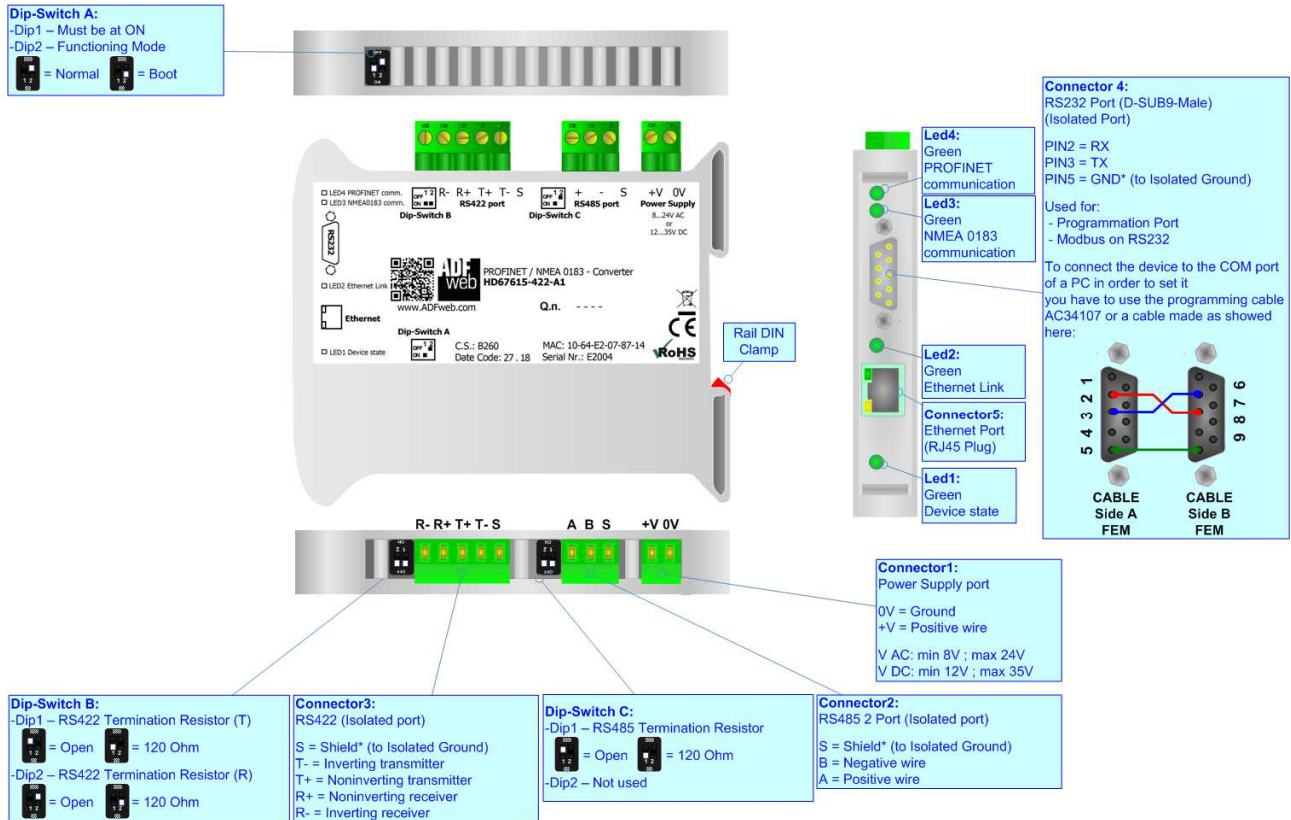

PROFINET slave / NMEA 0183 - Converter

To obtain the complete manual please go to:

www.adfweb.com/download/filefold/MN67615_ENG.pdf

To obtain the new version of this box sheet please go to:

www.adfweb.com/download/filefold/BS67615-422-A1_ENG.pdf

CONNECTION SCHEME:

CONFIGURATION SOFTWARE:

For setting up the device you need the software named SW67615. To obtain this software please go to:

www.adfweb.com/download/filefold/SW67615.zip

ADFweb.com s.r.l.
 www.adfweb.com
 support@adfweb.com