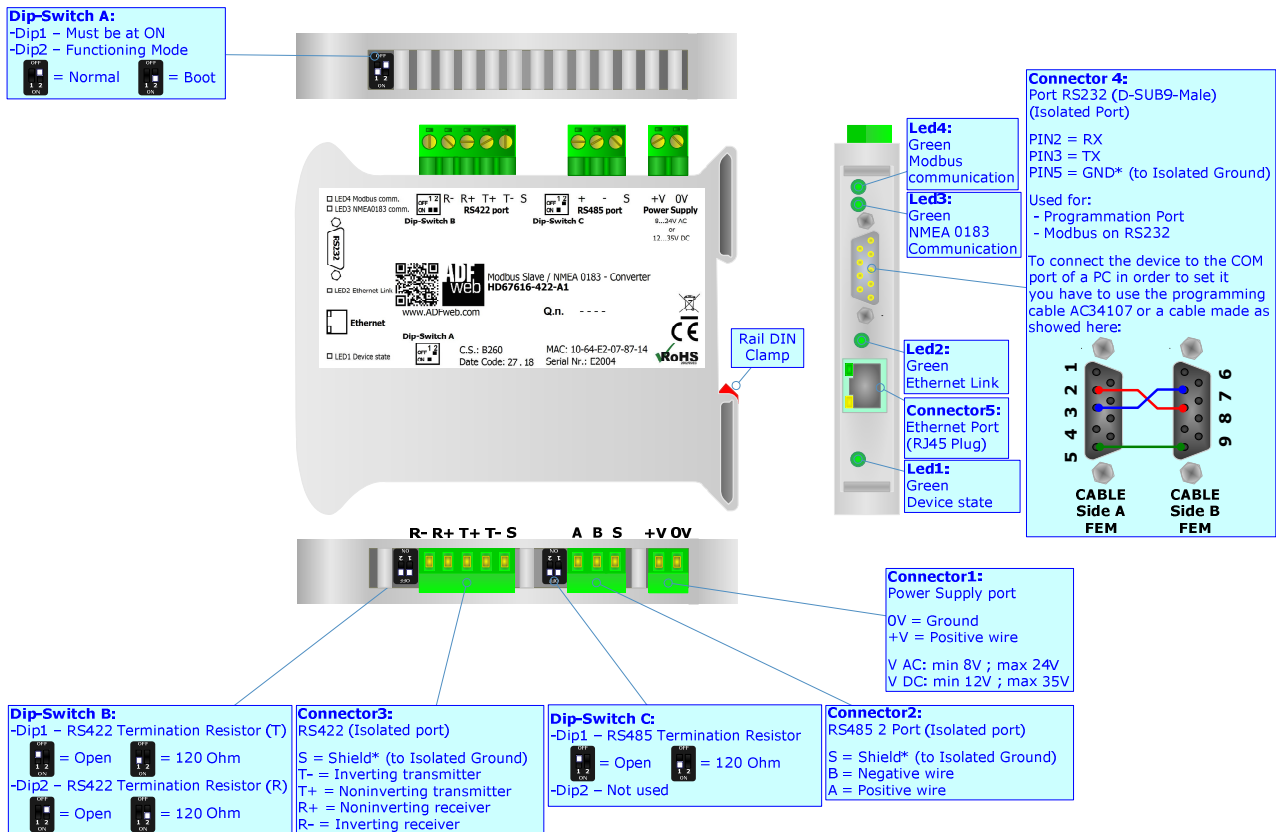

NMEA 0183 / ModBus Slave Converter

To obtain the complete manual please go to:

www.adfweb.com/download/filefold/MN67616_ENG.pdf

To obtain the new version of this box sheet please go to:

www.adfweb.com/download/filefold/BS67616-422-A1_ENG.pdf

CONNECTION SCHEME:

CONFIGURATION SOFTWARE:

For setting up the device you need the software named SW67616. To obtain this software please go to:

www.adfweb.com/download/filefold/SW67616.zip

ADFweb.com s.r.l.
 www.adfweb.com
 support@adfweb.com