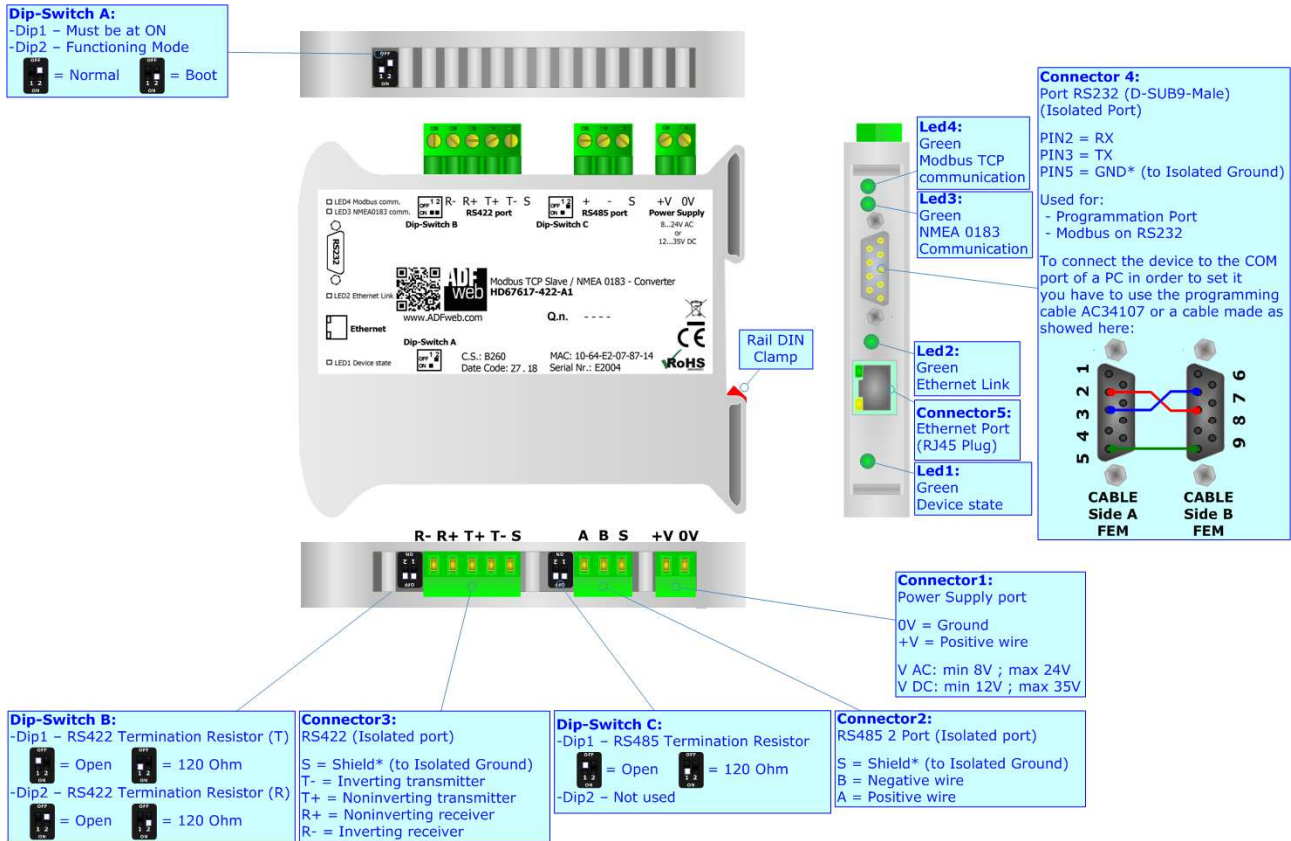

# NMEA 0183 / Modbus TCP Slave - Converter

To obtain the complete manual please go to:

[www.adfweb.com/download/filefold/MN67617\\_ENG.pdf](http://www.adfweb.com/download/filefold/MN67617_ENG.pdf)

To obtain the new version of this box sheet please go to:

## CONNECTION SCHEME: