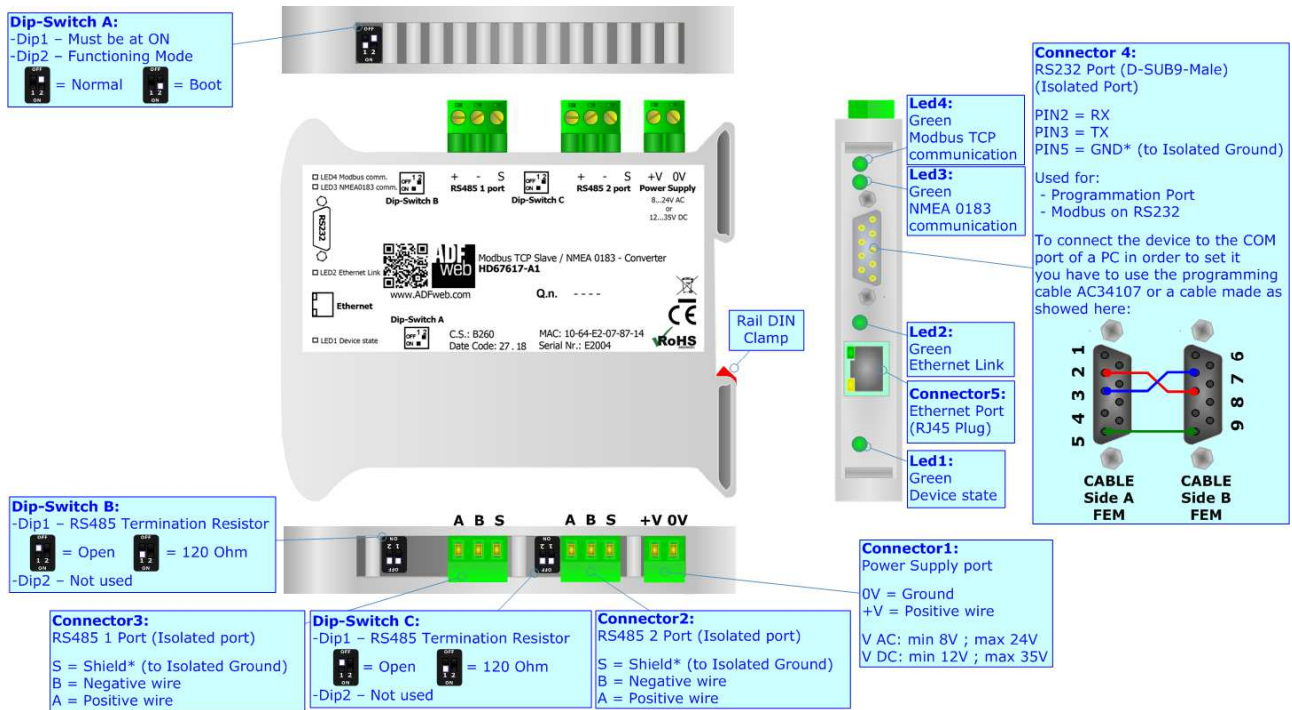

## NMEA 0183 / Modbus TCP Slave - Converter

To obtain the complete manual please go to:

[www.adfweb.com/download/filefold/MN67617\\_ENG.pdf](http://www.adfweb.com/download/filefold/MN67617_ENG.pdf)

To obtain the new version of this box sheet please go to:

### CONNECTION SCHEME: