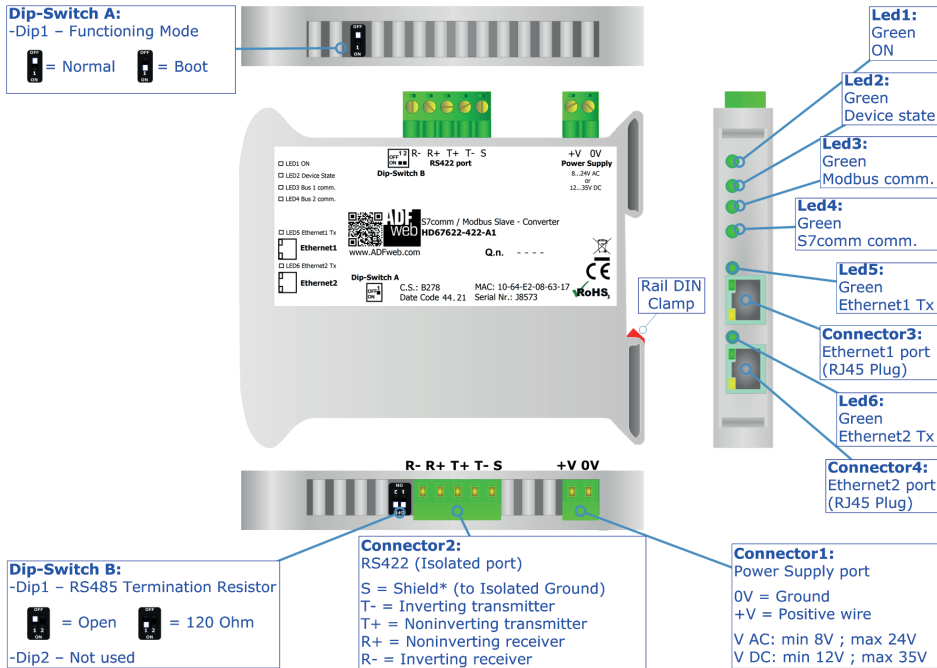

QR of Software

[www.adfweb.com/download/
filefold/SW67622.zip](http://www.adfweb.com/download/filefold/SW67622.zip)

HD67622-422-A1

BOX SHEET

S7comm / Modbus Slave Converter

Box Sheet for Order code: HD67622-422-A1

Document code: BS67622-422-A1

V1.000

ADFweb.com srl

Strada Nuova, 17, IT-31010 Mareno di Piave, Treviso - Italy

www.ADFweb.com

CONNECTION SCHEME

Order code: HD67622-422-A1

Order code: HD67622-422-A1