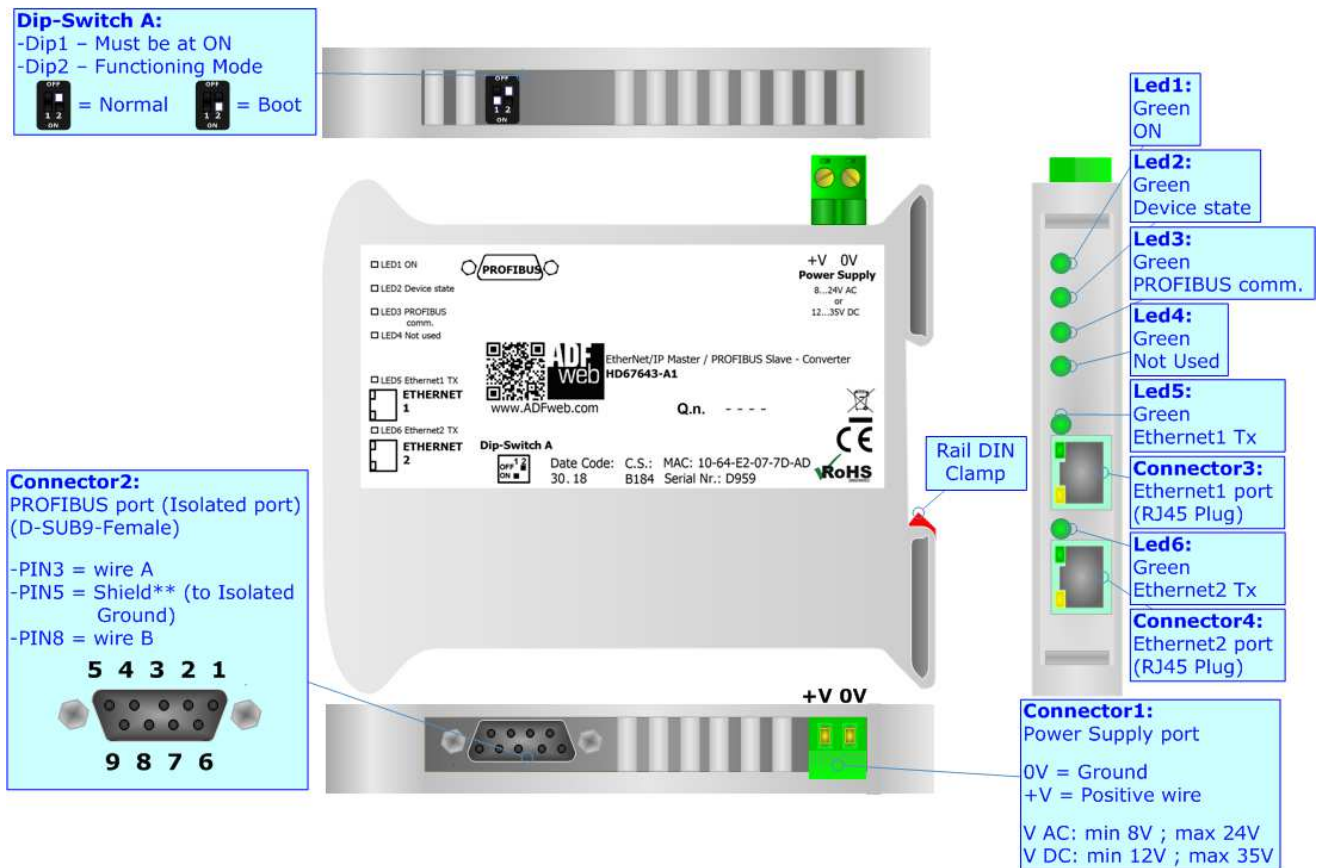

EtherNet/IP Master / PROFIBUS Slave - Converter

To obtain the complete manual please go to

www.adfweb.com/download/filefold/MN67643_ENG.pdf

To obtain the new version of this box sheet please go to

www.adfweb.com/download/filefold/BS67643-A1_ENG.pdf

CONNECTION SCHEME:

CONFIGURATION SOFTWARE:

For setting up the device you need the software named SW67643.

To obtain this software please go to

www.adfweb.com/download/filefold/SW67643.zip

ADFweb.com s.r.l.
 www.adfweb.com
 support@adfweb.com