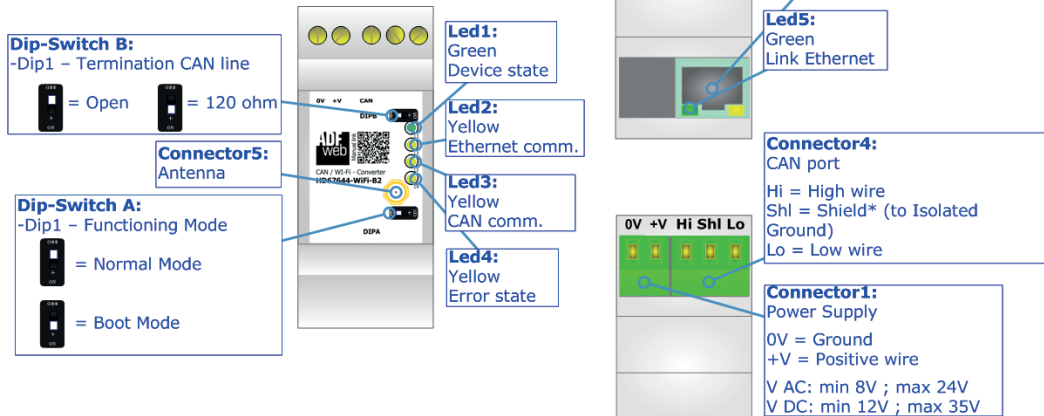

QR of Software

[www.adfweb.com/download/
filefold/SW67644.zip](http://www.adfweb.com/download/filefold/SW67644.zip)

HD67644-WiFi-B2

BOX SHEET

Ethernet / CAN - Converter

Box Sheet for Order code: HD67644-WiFi-B2
Document code: BS67644-WiFi-B2
V1.001

ADFweb.com srl

Strada Nuova, 17, IT-31010 Mareno di Piave, Treviso - Italy

www.ADFweb.com

CONNECTION SCHEME

Order code: HD67644-WiFi-B2

Order code: HD67644-WiFi-B2