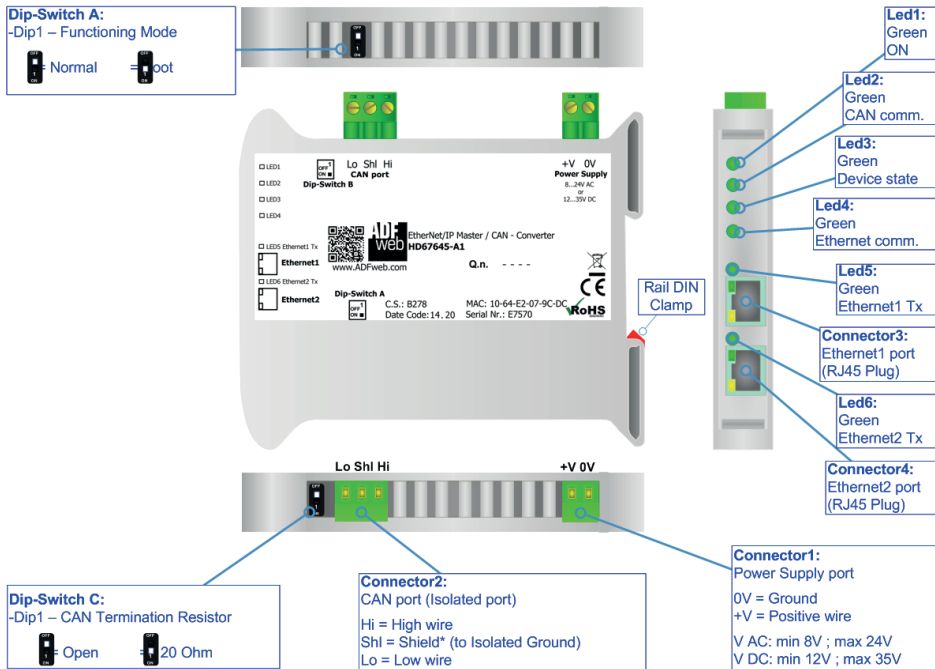

QR of Software

[www.adfweb.com/download/
filefold/SW67645.zip](http://www.adfweb.com/download/filefold/SW67645.zip)

HD67645-A1

BOX SHEET

EtherNet/IP Master / CAN – Converter

Box Sheet for Order code: HD67645-A1
Document code: BS67645-A1
V1.002

ADFweb.com srl

Strada Nuova, 17, IT-31010 Mareno di Piave, Treviso - Italy

www.ADFweb.com

CONNECTION SCHEME

Order code: HD67645-A1

Order code: HD67645-A1