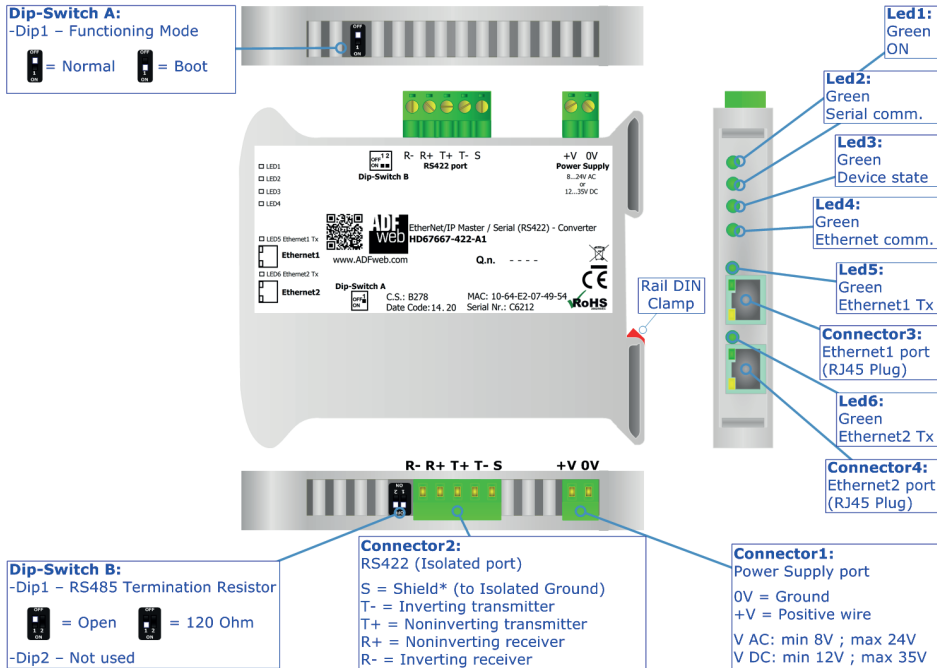

QR of Software

[www.adfweb.com/download/
filefold/SW67667.zip](http://www.adfweb.com/download/filefold/SW67667.zip)

HD67667-422-A1

BOX SHEET

EtherNet/IP Master / Serial - Converter

Box Sheet for Order code: HD67667-422-A1
Document code: BS67667-422-A1
V1.001

ADFweb.com srl

Strada Nuova, 17, IT-31010 Mareno di Piave, Treviso - Italy

www.ADFweb.com

CONNECTION SCHEME

Order code: HD67667-422-A1

Order code: HD67667-422-A1