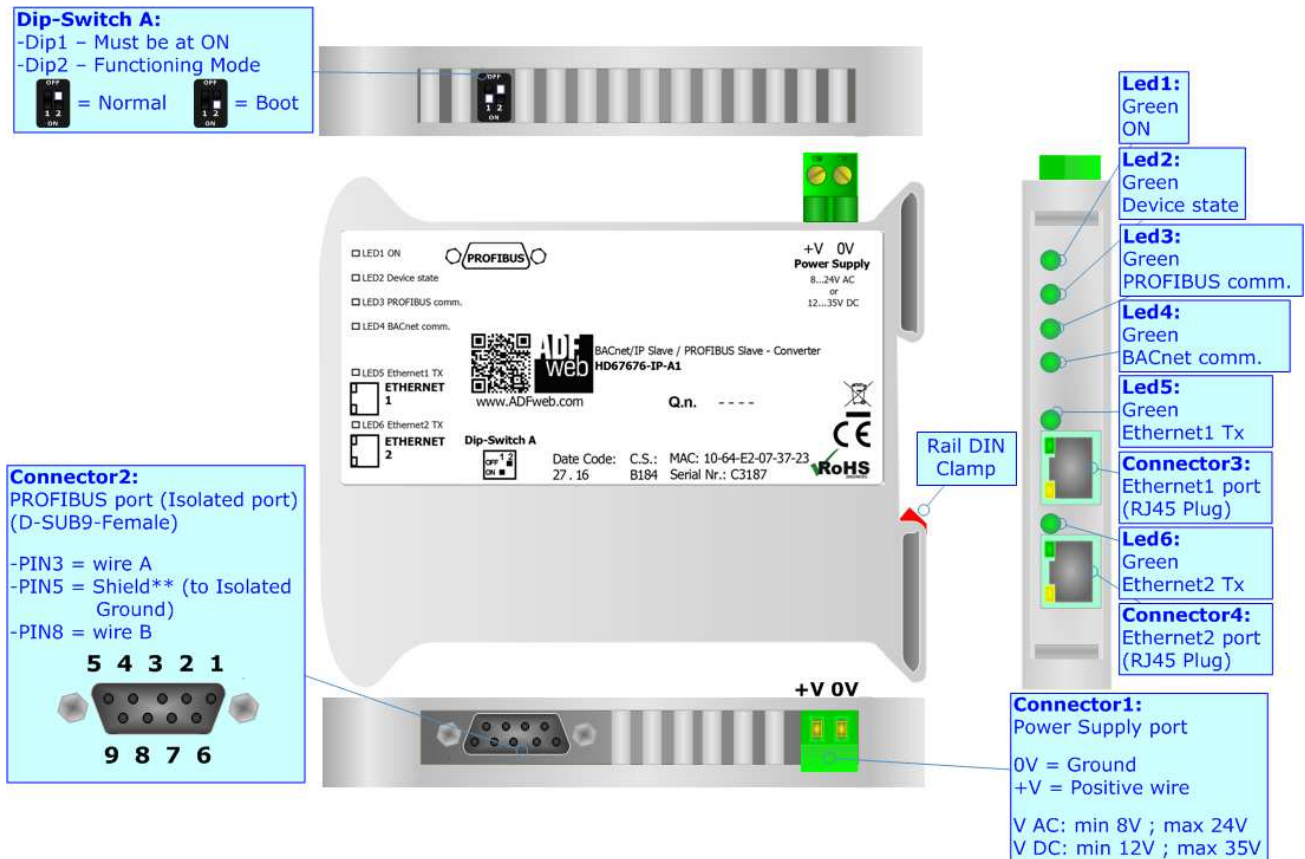

BACnet/IP slave / PROFIBUS slave - Converter

To obtain the complete manual please go to:

www.adfweb.com/download/filefold/MN67676_ENG.pdf

To obtain the new version of this box sheet please go to:

www.adfweb.com/download/filefold/BS67676-A1_ENG.pdf

CONNECTION SCHEME:

CONFIGURATION SOFTWARE:

For setting up the device you need the software named SW67676. To obtain this software please go to:

www.adfweb.com/download/filefold/SW67676.zip

ADFweb.com s.r.l.
 www.adfweb.com
 support@adfweb.com