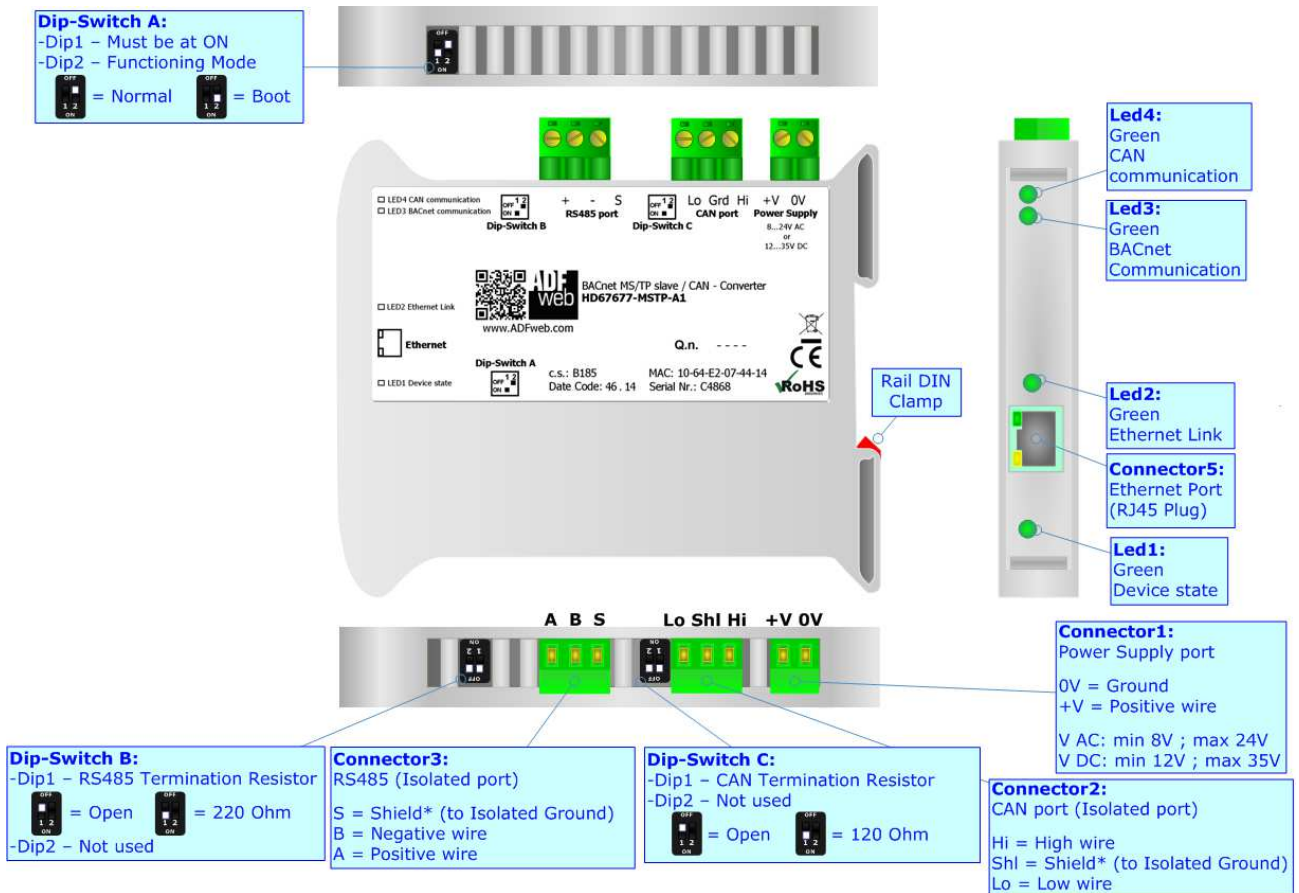

## BACnet MS/TP slave / CAN - Converter

To obtain the complete manual please go to

[www.adfweb.com/download/filefold/MN67677\\_ENG.pdf](http://www.adfweb.com/download/filefold/MN67677_ENG.pdf)

To obtain the new version of this box sheet please go to

### CONNECTION SCHEME: