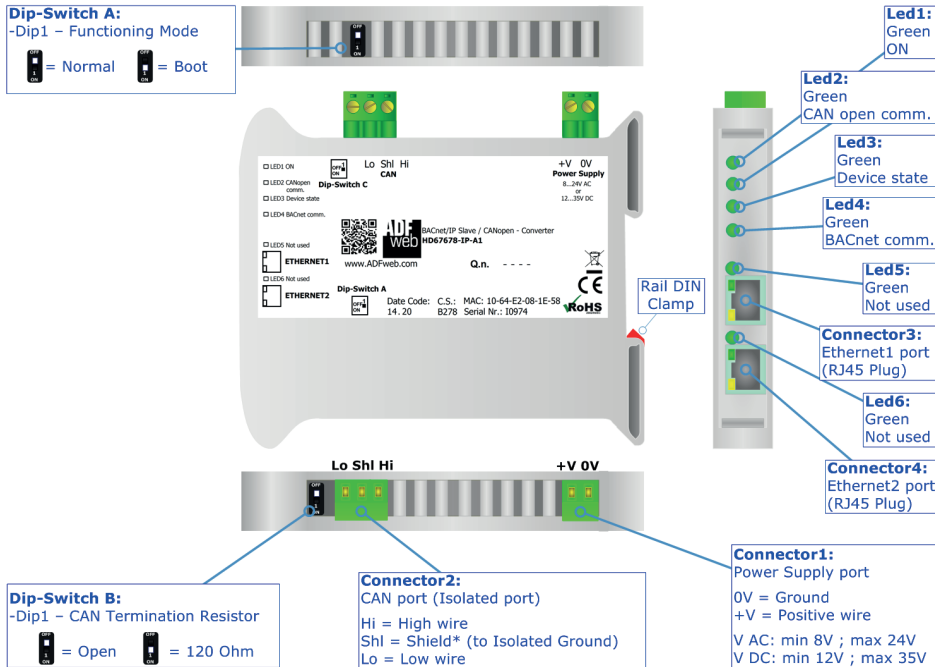

QR of Software

[www.adfweb.com/download/
filefold/SW67678.zip](http://www.adfweb.com/download/filefold/SW67678.zip)

HD67678-IP-A1

BOX SHEET

BACnet/IP slave / CANopen - Converter

Box Sheet for Order code: HD67678-IP-A1
Document code: BS67678-IP-A1
V1.001

ADFweb.com srl

Strada Nuova, 17, IT-31010 Mareno di Piave, Treviso - Italy

www.ADFweb.com

CONNECTION SCHEME

Order code: HD67678-IP-A1

Order code: HD67678-IP-A1