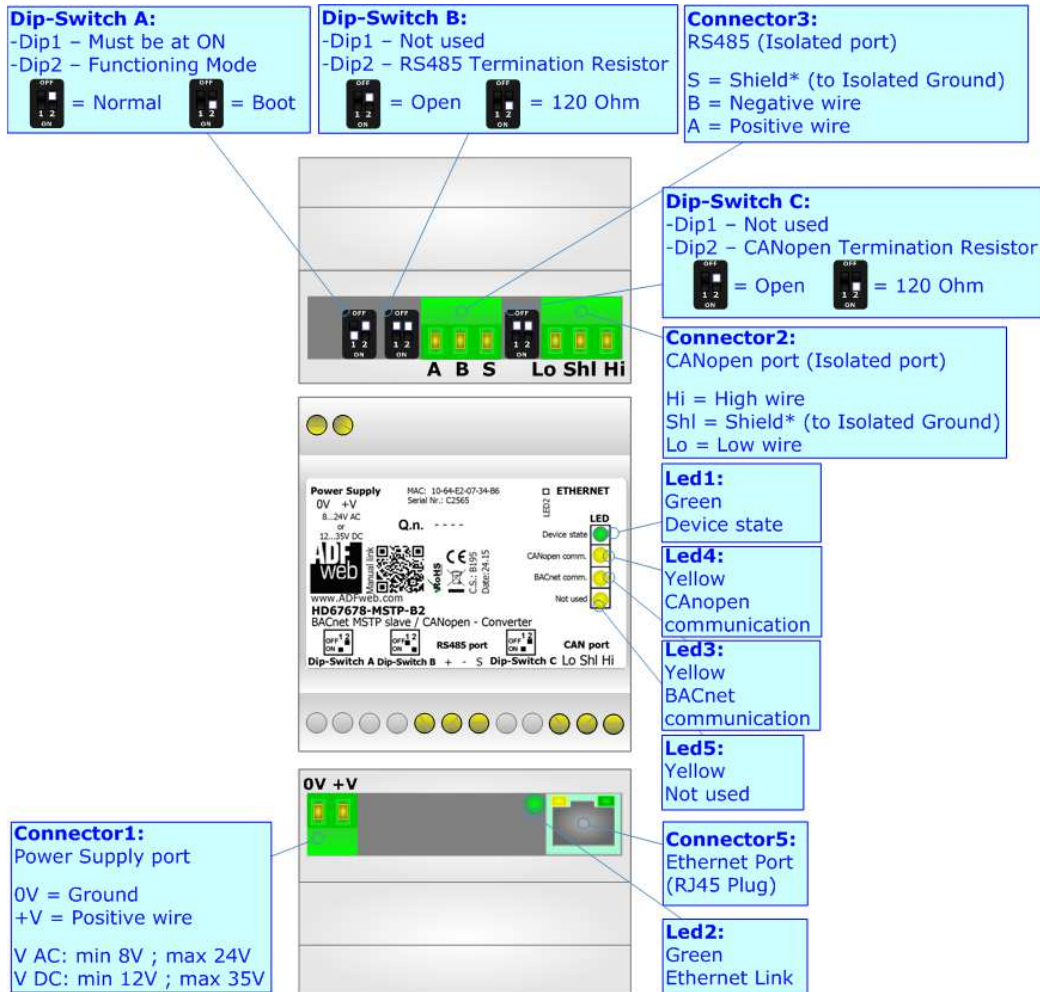

BACnet MS/TP slave / CANopen - Converter

To obtain the complete manual please go to:

www.adfweb.com/download/filefold/MN67678_ENG.pdf

To obtain the new version of this box sheet please go to:

www.adfweb.com/download/filefold/BS67678-MSTP-B2_ENG.pdf

CONNECTION SCHEME:

CONFIGURATION SOFTWARE:

For setting up the device you need the software named SW67678. To obtain this software please go to:

www.adfweb.com/download/filefold/SW67678.zip

ADFweb.com s.r.l.
 www.adfweb.com
 support@adfweb.com

Manual

Box-Sheet

Software