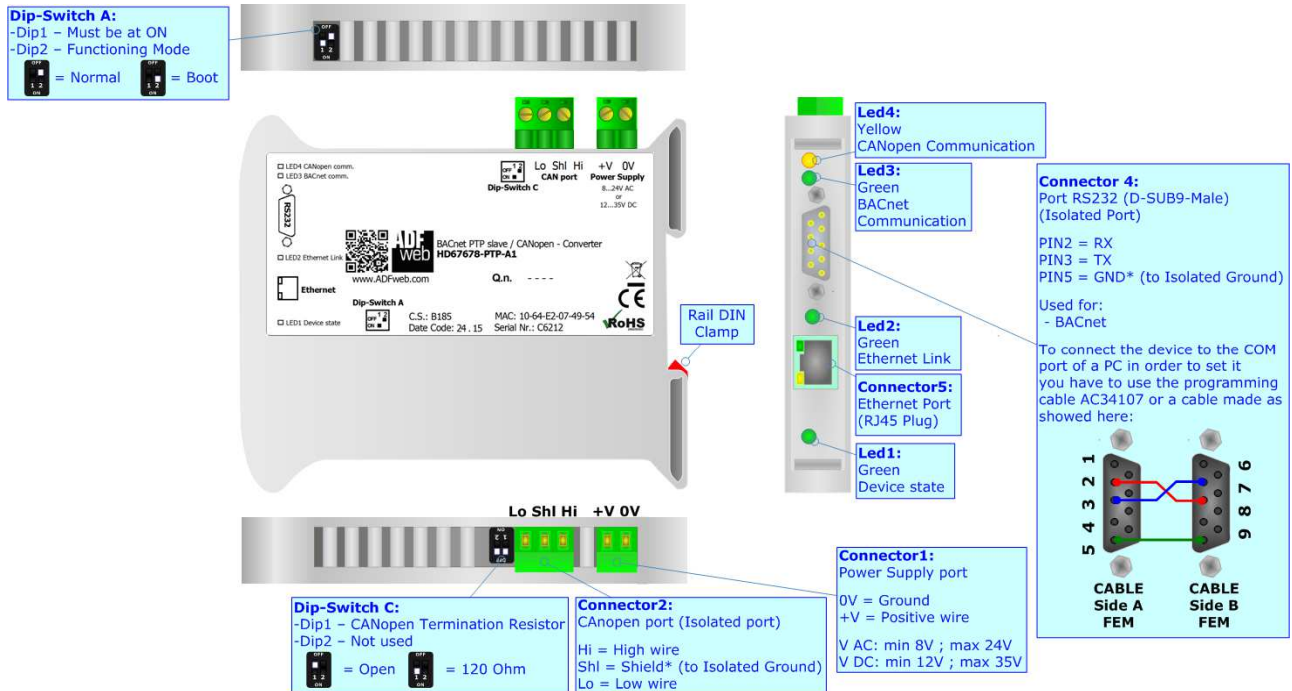

BACnet PTP slave / CANopen - Converter

To obtain the complete manual please go to:

www.adfweb.com/download/filefold/MN67678_ENG.pdf

To obtain the new version of this box sheet please go to:

www.adfweb.com/download/filefold/BS67678-PTP-A1_ENG.pdf

CONNECTION SCHEME:

CONFIGURATION SOFTWARE:

For setting up the device you need the software named SW67678. To obtain this software please go to:

www.adfweb.com/download/filefold/SW67678.zip

ADFweb.com s.r.l.
 www.adfweb.com
 support@adfweb.com