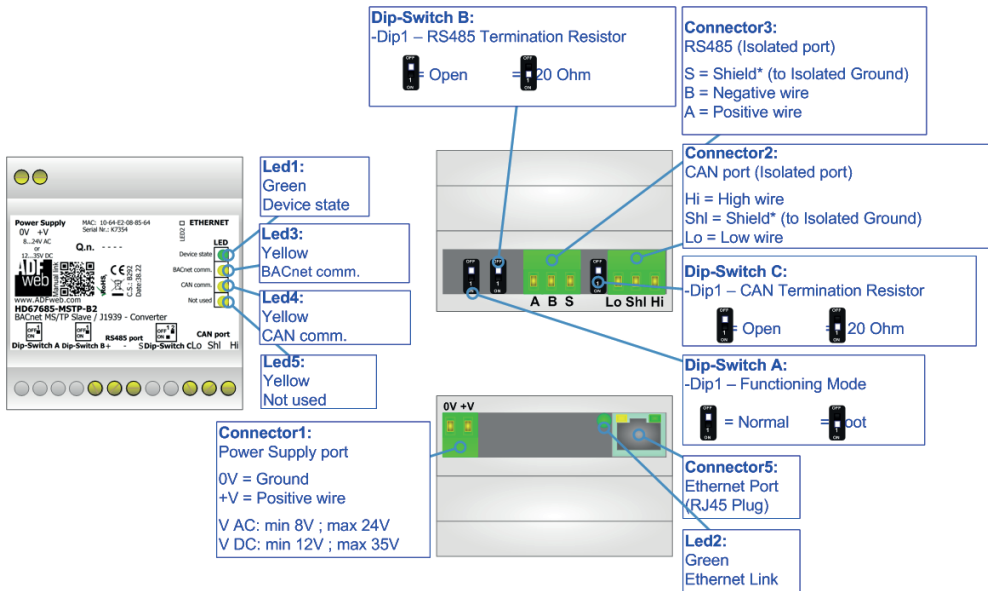

ADFweb.com srl

Strada Nuova, 17, IT-31010 Mareno di Piave, Treviso - Italy

HD67685-MSTP-B2

www.ADFweb.com

CONNECTION SCHEME

Order code: HD67685-MSTP-B2

Order code: HD67685-MSTP-B2