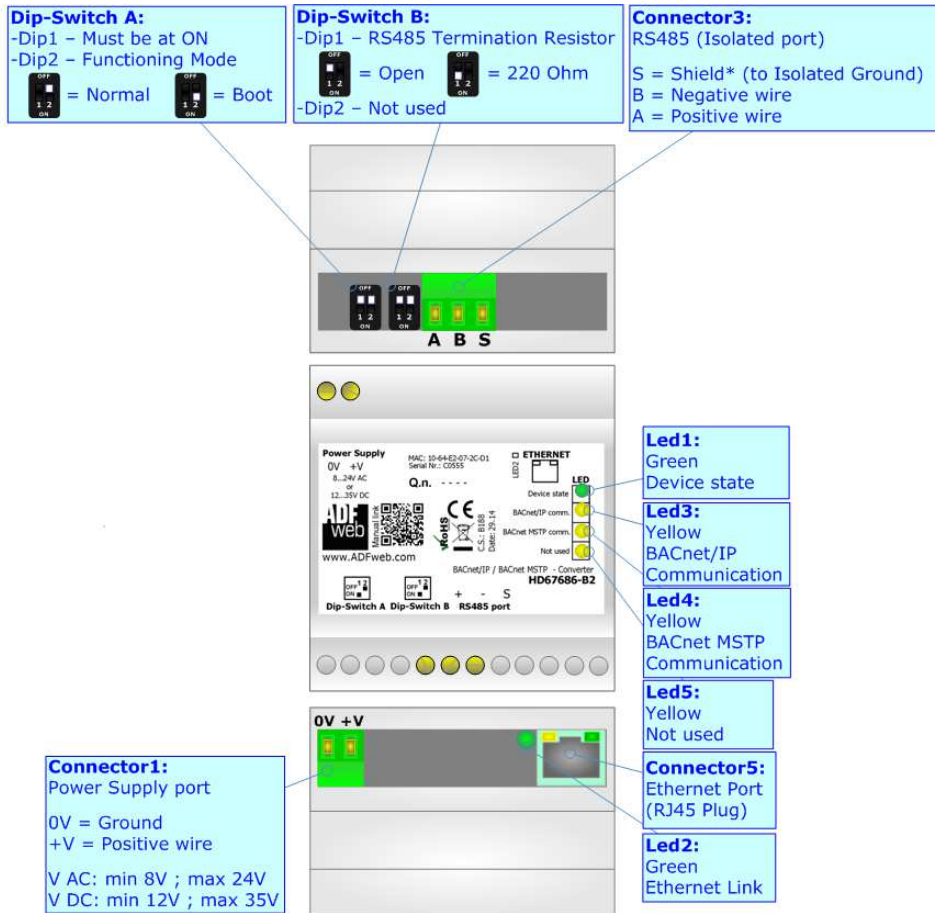

BACnet/IP / BACnet MS/TP - Converter

To obtain the complete manual please go to:

www.adfweb.com/download/filefold/MN67686_ENG.pdf

To obtain the new version of this box sheet please go to:

www.adfweb.com/download/filefold/BS67686-B2_ENG.pdf

CONNECTION SCHEME:

CONFIGURATION SOFTWARE:

For setting up the device you need the software named SW67686. To obtain this software please go to:

www.adfweb.com/download/filefold/SW67686.zip

ADFweb.com s.r.l.
www.adfweb.com
support@adfweb.com

Manual

Box-Sheet

Software