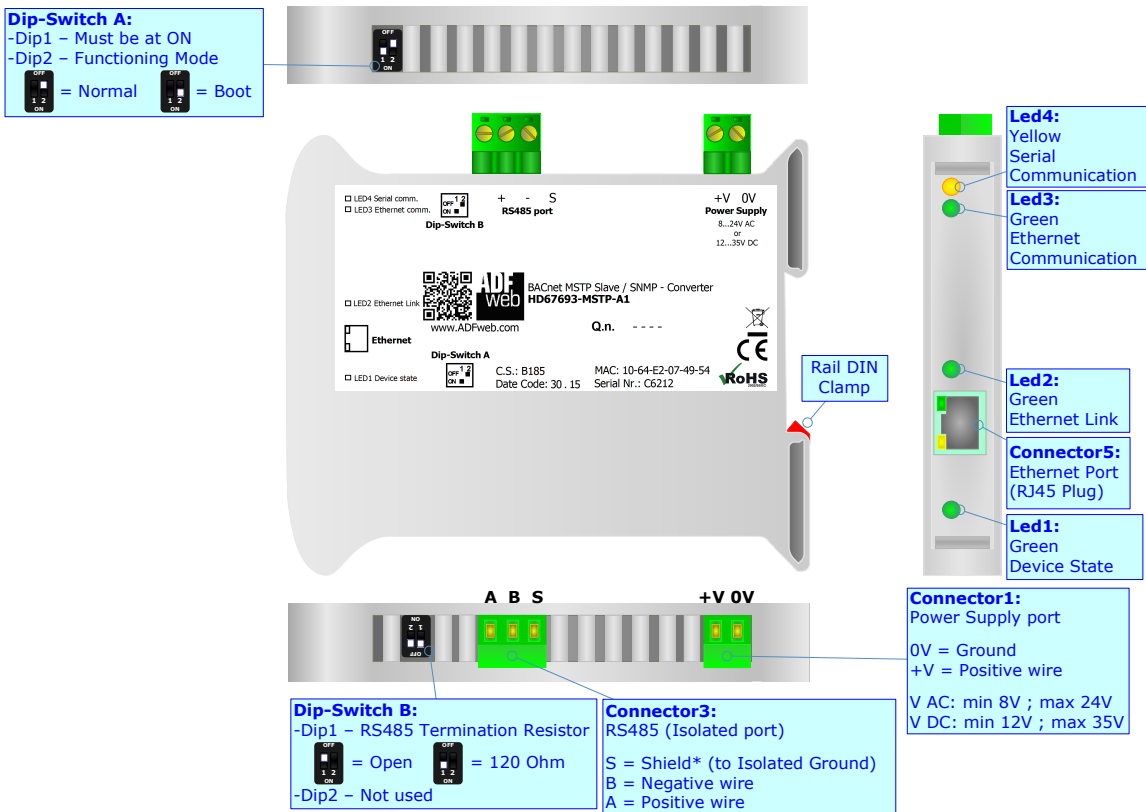

BACnet Slave / SNMP Agent - Converter

To obtain the complete manual please go to

www.adfweb.com/download/filefold/MN67693_ENG.pdf

To obtain the new version of this box sheet please go to

www.adfweb.com/download/filefold/BS67693-MSTP-A1_ENG.pdf

CONNECTION SCHEME:

CONFIGURATION SOFTWARE:

For setting up the device you need the software named SW67693.

To obtain this software please go to

www.adfweb.com/download/filefold/SW67693.zip

ADFweb.com s.r.l.
 www.adfweb.com
 info@adfweb.com
 support@adfweb.com

Manual

Box-Sheet

Software