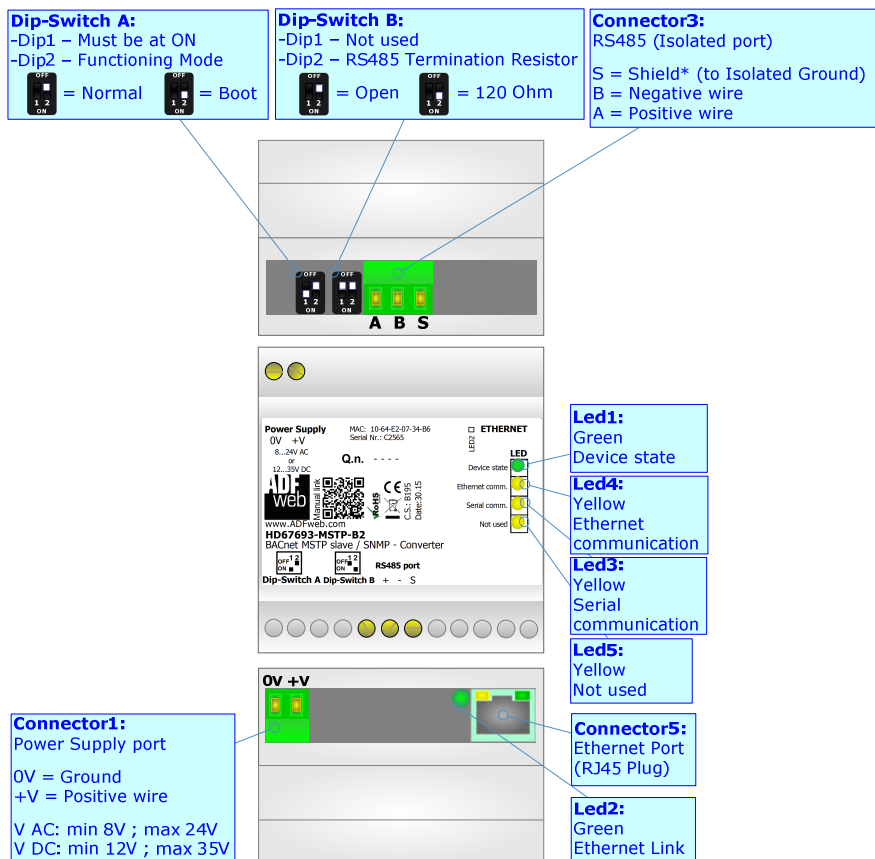

BACnet Slave / SNMP Agent - Converter

To obtain the complete manual please go to

www.adfweb.com/download/filefold/MN67693_ENG.pdf

To obtain the new version of this box sheet please go to

www.adfweb.com/download/filefold/BS67693-MSTP-B2_ENG.pdf

CONNECTION SCHEME:

CONFIGURATION SOFTWARE:

For setting up the device you need the software named SW67693.

To obtain this software please go to

www.adfweb.com/download/filefold/SW67693.zip

ADFweb.com s.r.l.
 www.adfweb.com
 info@adfweb.com
 support@adfweb.com

Manual

Box-Sheet

Software