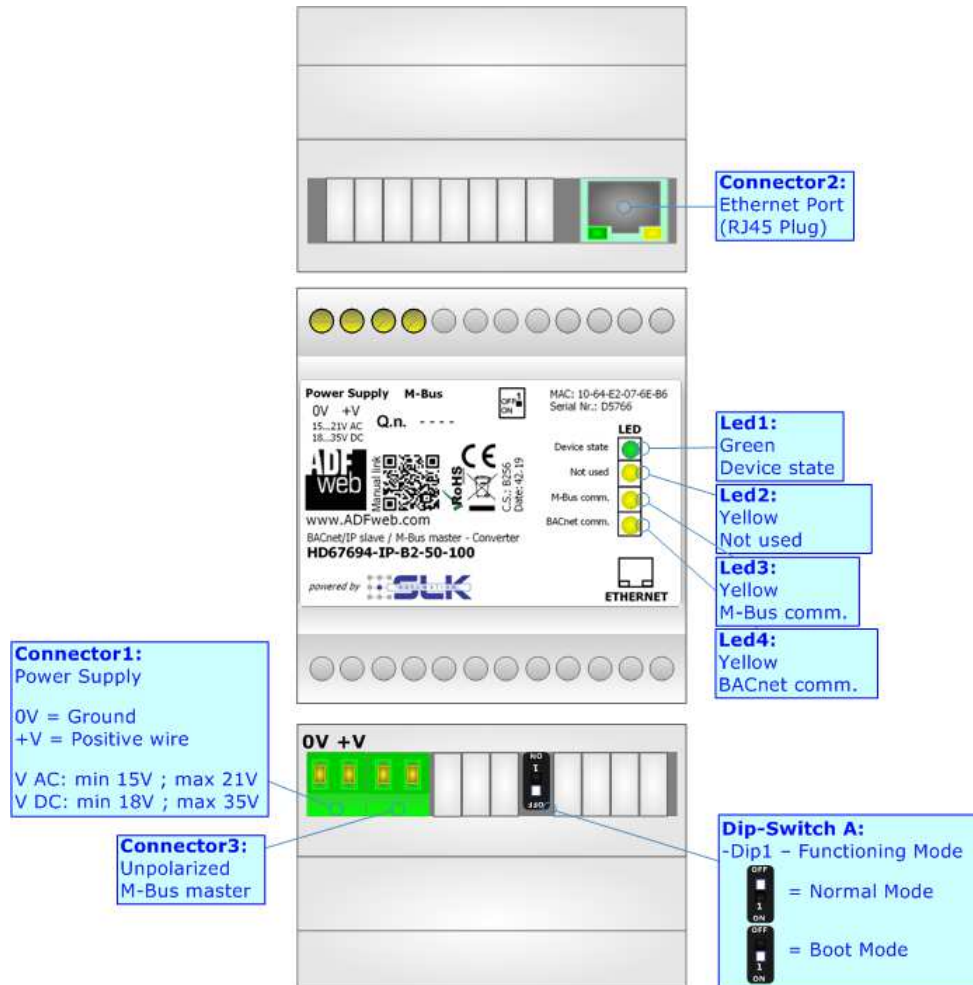

BACnet IP slave / M-Bus master - Converter

To obtain the complete manual please go to:

www.adfweb.com/download/filefold/MN67694_ENG.pdf

To obtain the new version of this box sheet please go to:

www.adfweb.com/download/filefold/BS67694-IP-B2_ENG.pdf

CONNECTION SCHEME:

CONFIGURATION SOFTWARE:

For setting up the device you need the software named SW67694. To obtain this software please go to:

www.adfweb.com/download/filefold/SW67694.zip

ADFweb.com s.r.l.
 www.adfweb.com
 support@adfweb.com