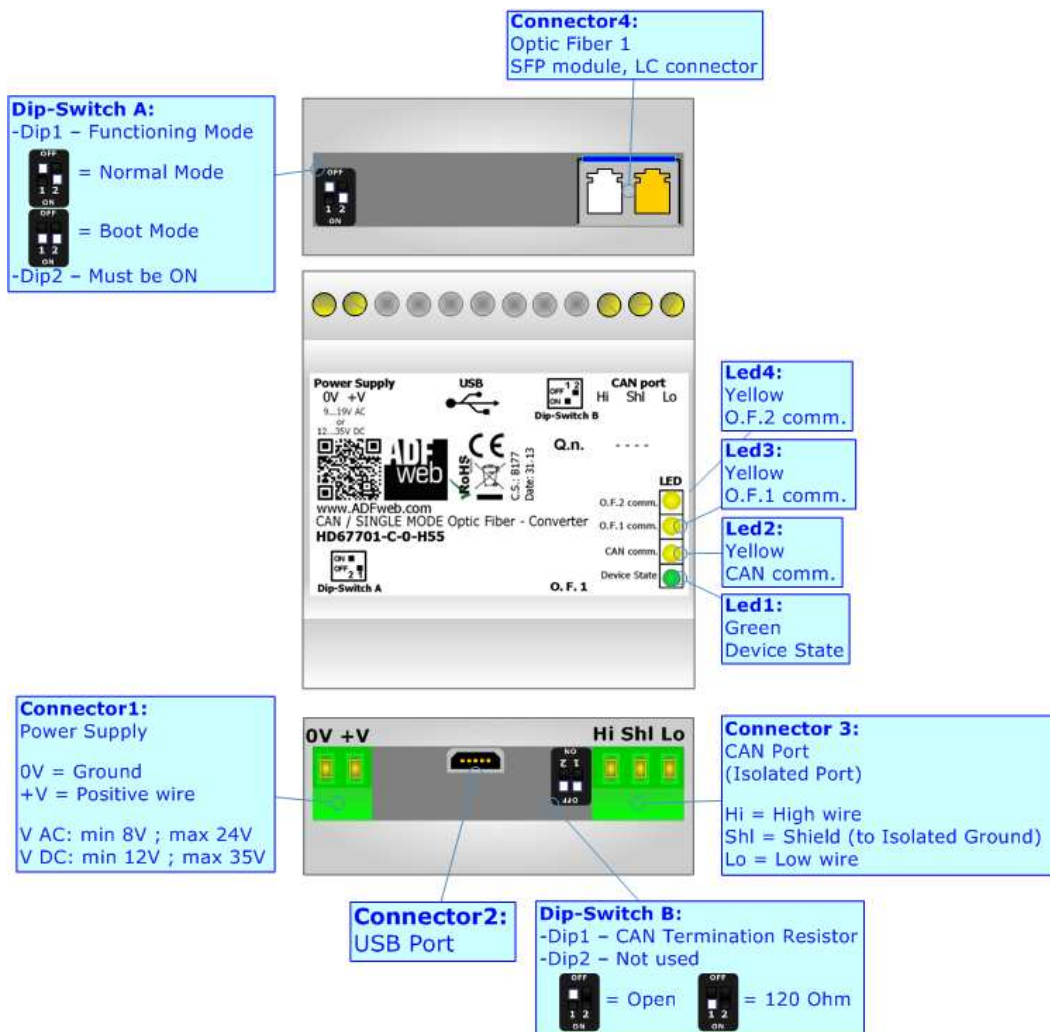

CAN / Single-Mode Optic Fiber - Converter

To obtain the complete manual please go to

www.adfweb.com/download/filefold/MN67701_ENG.pdf

To obtain the new version of this box sheet please go to

www.adfweb.com/download/filefold/BS67701-C-0_ENG.pdf

CONNECTION SCHEME:

CONFIGURATION SOFTWARE:

For setting up the device you need the software named SW67701.

To obtain this software please go to

www.adfweb.com/download/filefold/SW67701.zip

ADFweb.com s.r.l.
www.adfweb.com
support@adfweb.com