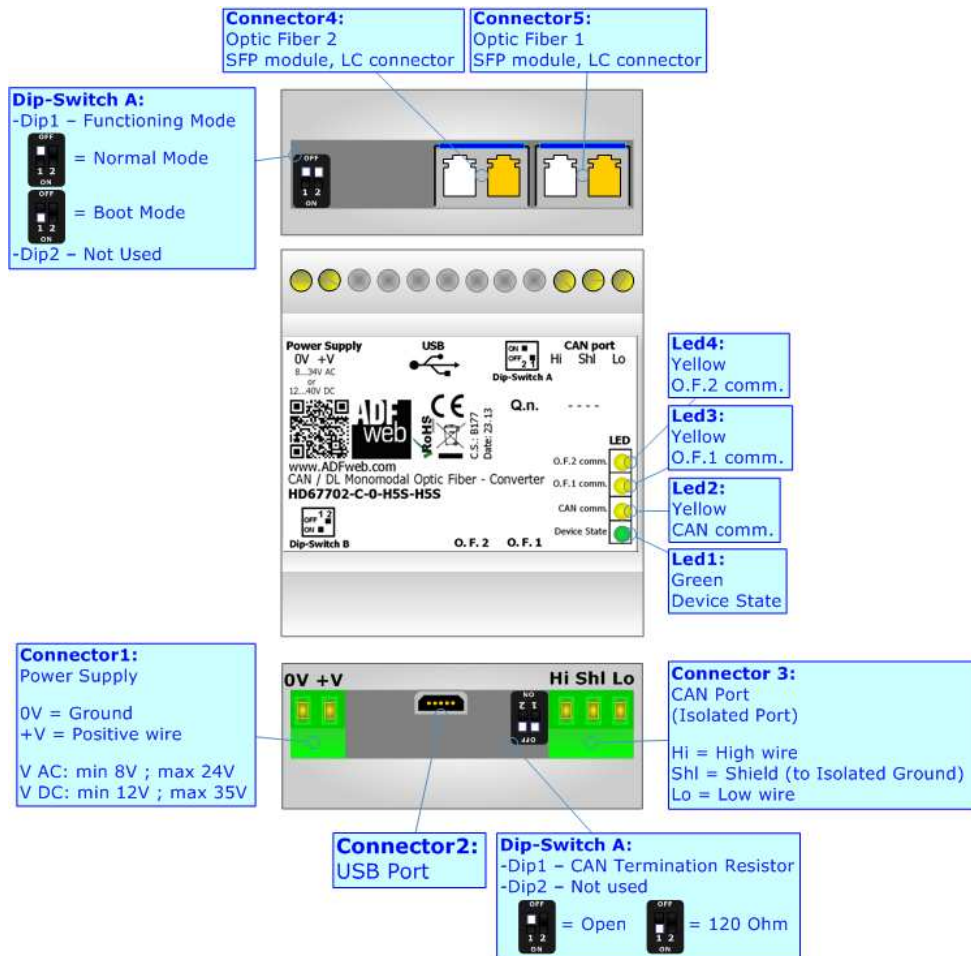

## CAN / Single-Mode Optic Fiber - Converter

To obtain the complete manual please go to

[www.adfweb.com/download/filefold/MN67701\\_ENG.pdf](http://www.adfweb.com/download/filefold/MN67701_ENG.pdf)

To obtain the new version of this box sheet please go to

### CONNECTION SCHEME: