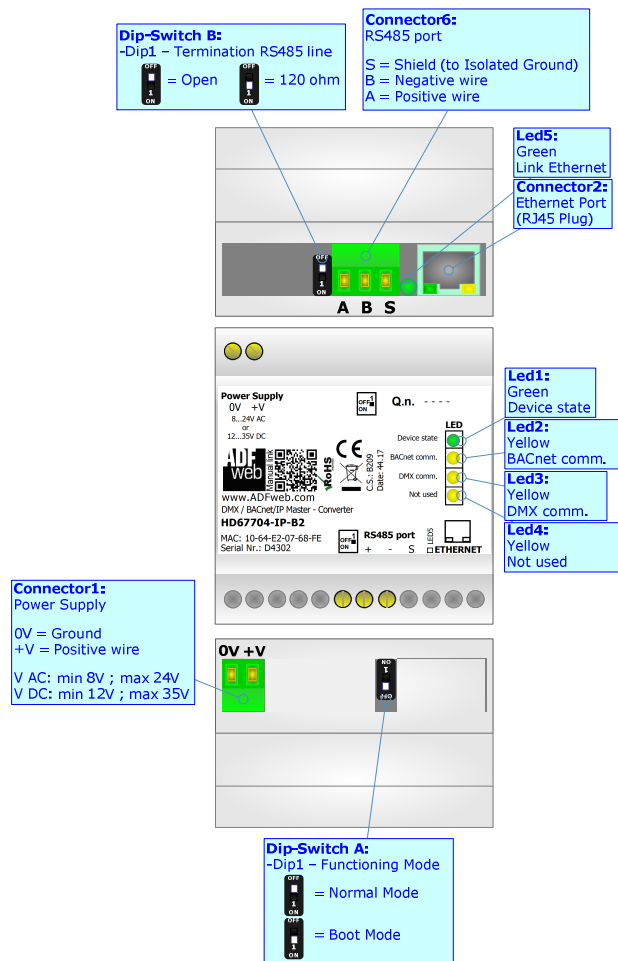

DMX / BACnet/IP Master - Converter

To obtain the complete manual please go to:

www.adfweb.com/download/filefold/MN67704_ENG.pdf

To obtain the new version of this box sheet please go to:

www.adfweb.com/download/filefold/BS67704-IP-B2_ENG.pdf

CONNECTION SCHEME:

CONFIGURATION SOFTWARE:

For setting up the device you need the software named SW67704. To obtain this software please go to:

www.adfweb.com/download/filefold/SW67704.zip

ADFweb.com s.r.l.
www.adfweb.com
support@adfweb.com