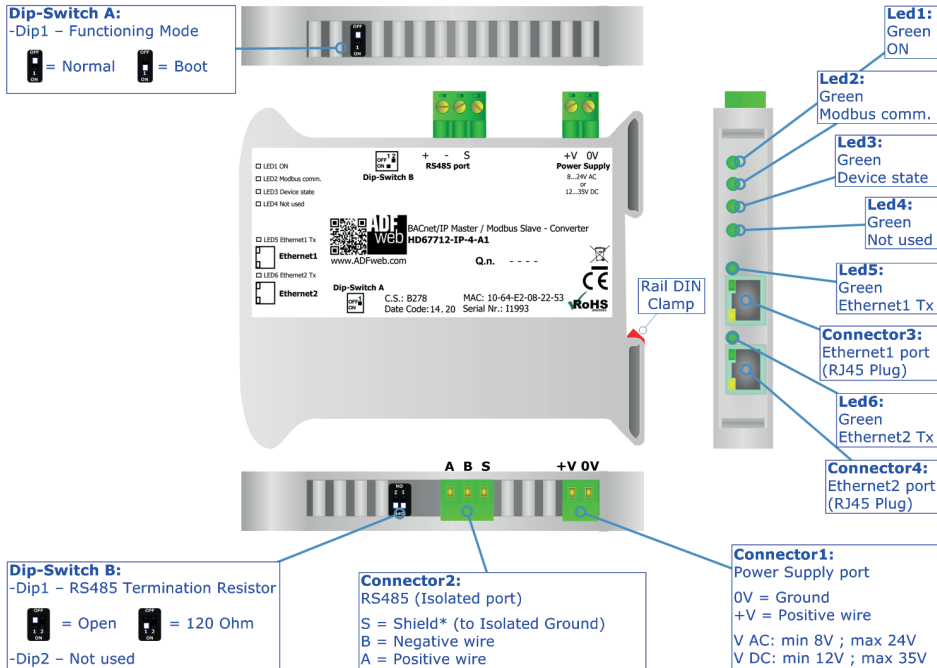

QR of Software

[www.adfweb.com/download/
filefold/SW67712.zip](http://www.adfweb.com/download/filefold/SW67712.zip)

HD67712-IP-4-A1

BOX SHEET

**BACnet/IP Master / Modbus Slave
Converter**

Box Sheet for Order code: HD67712-IP-4-A1
Document code: BS67712-IP-4-A1
V1.001

ADFweb.com srl

Strada Nuova, 17, IT-31010 Mareno di Piave, Treviso - Italy

www.ADFweb.com

CONNECTION SCHEME

Order code: HD67712-IP-4-A1

Order code: HD67712-IP-4-A1