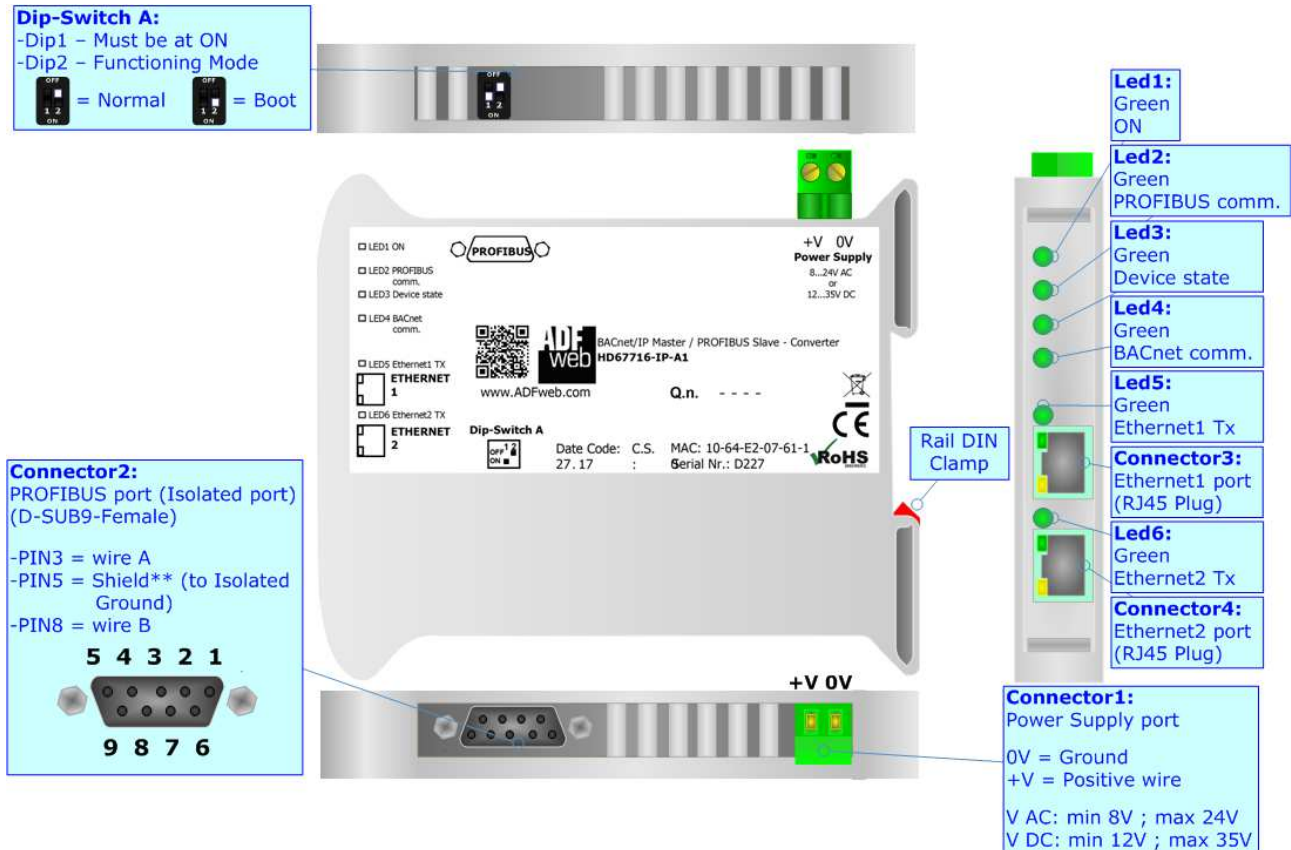

BACnet/IP Master / PROFIBUS Slave - Converter

To obtain the complete manual please go to:

www.adfweb.com/download/filefold/MN67716_ENG.pdf

To obtain the new version of this box sheet please go to:

www.adfweb.com/download/filefold/BS67716-IP-A1_ENG.pdf

CONNECTION SCHEME:

CONFIGURATION SOFTWARE:

For setting up the device you need the software named SW67716. To obtain this software please go to:

www.adfweb.com/download/filefold/SW67716.zip

ADFweb.com s.r.l.
 www.adfweb.com
 support@adfweb.com