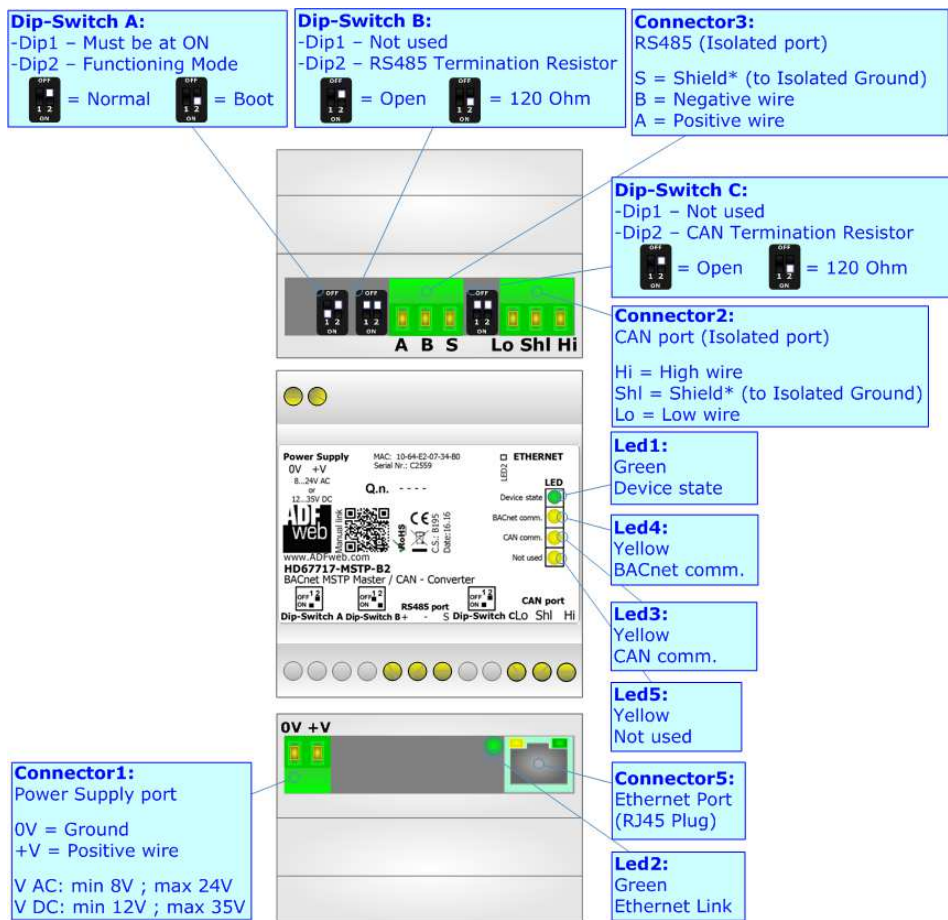

BACnet MS/TP master / CAN - Converter

To obtain the complete manual please go to

www.adfweb.com/download/filefold/MN67717_ENG.pdf

To obtain the new version of this box sheet please go to

www.adfweb.com/download/filefold/BS67717-MSTP-B2_ENG.pdf

CONNECTION SCHEME:

CONFIGURATION SOFTWARE:

For setting up the device you need the software named SW67717.

To obtain this software please go to

www.adfweb.com/download/filefold/SW67717.zip

ADFweb.com S.r.l.
www.adfweb.com
support@adfweb.com

Manual

Box-Sheet

Software