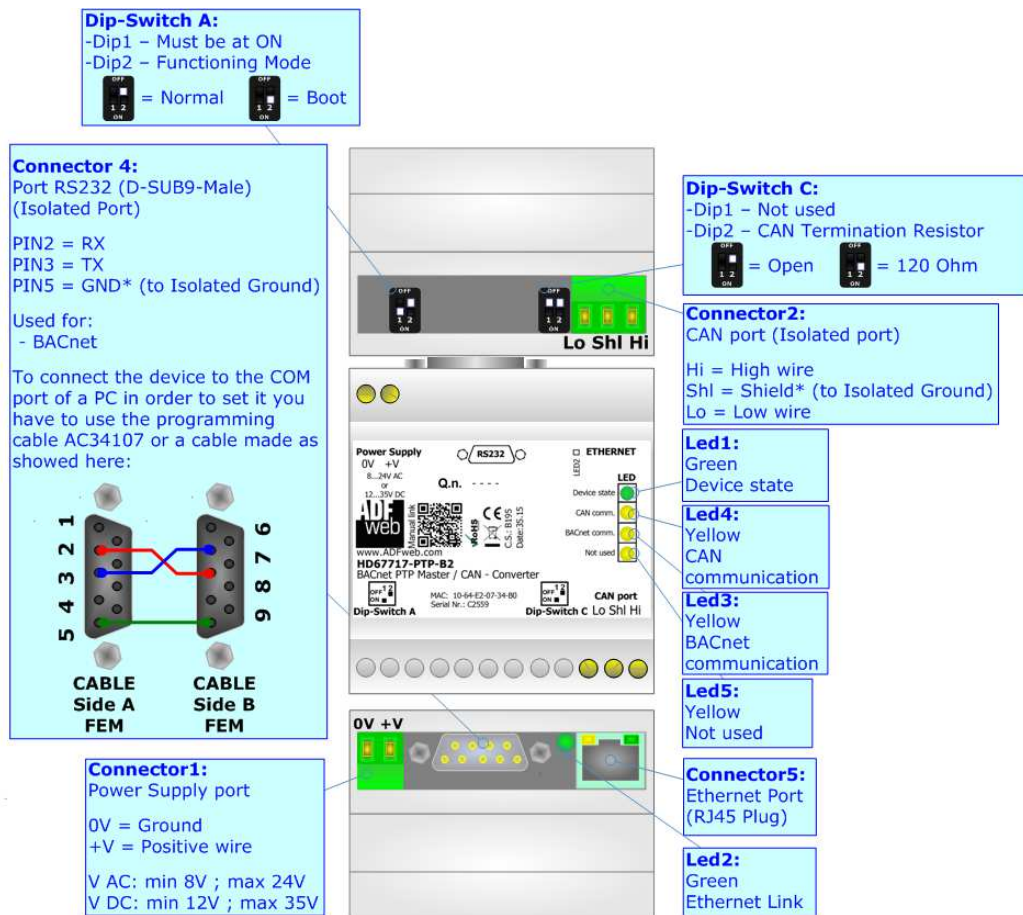

BACnet PTP Master / CAN - Converter

To obtain the complete manual please go to

www.adfweb.com/download/filefold/MN67717_ENG.pdf

To obtain the new version of this box sheet please go to

www.adfweb.com/download/filefold/BS67717-PTP-B2_ENG.pdf

CONNECTION SCHEME:

CONFIGURATION SOFTWARE:

For setting up the device you need the software named SW67717.

To obtain this software please go to

www.adfweb.com/download/filefold/SW67717.zip

ADFweb.com S.r.l.
 www.adfweb.com
 support@adfweb.com