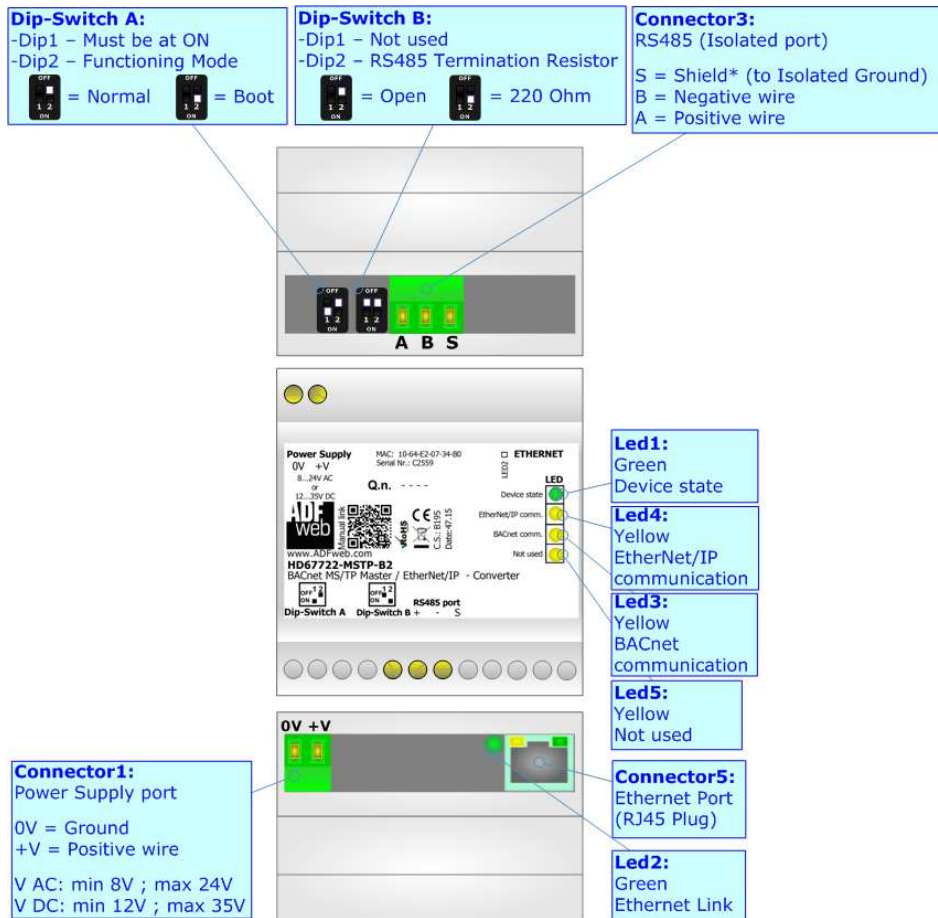

## BACnet MS/TP Master / EtherNet/IP - Converter

To obtain the complete manual please go to:

[www.adfweb.com/download/filefold/MN67722\\_ENG.pdf](http://www.adfweb.com/download/filefold/MN67722_ENG.pdf)

To obtain the new version of this box sheet please go to:

[www.adfweb.com/download/filefold/BS67722-MSTP-B2\\_ENG.pdf](http://www.adfweb.com/download/filefold/BS67722-MSTP-B2_ENG.pdf)

### CONNECTION SCHEME: