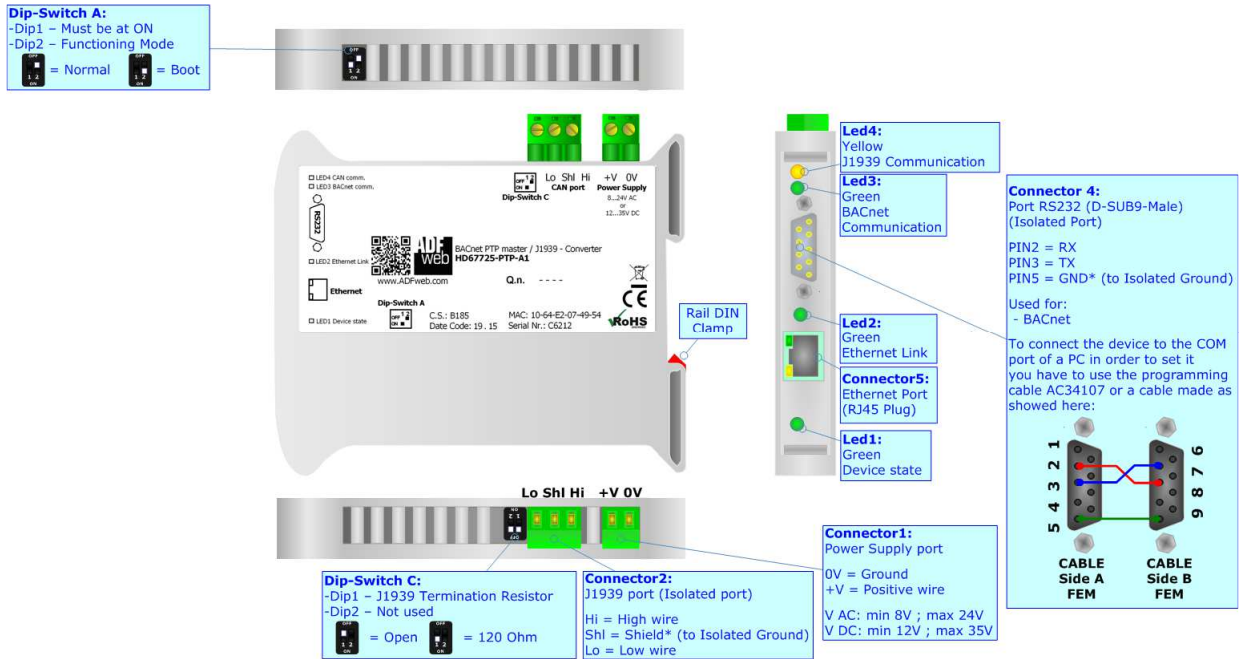

## BACnet PTP master / J1939 - Converter

To obtain the complete manual please go to:

[www.adfweb.com/download/filefold/MN67725\\_ENG.pdf](http://www.adfweb.com/download/filefold/MN67725_ENG.pdf)

To obtain the new version of this box sheet please go to:

### CONNECTION SCHEME: