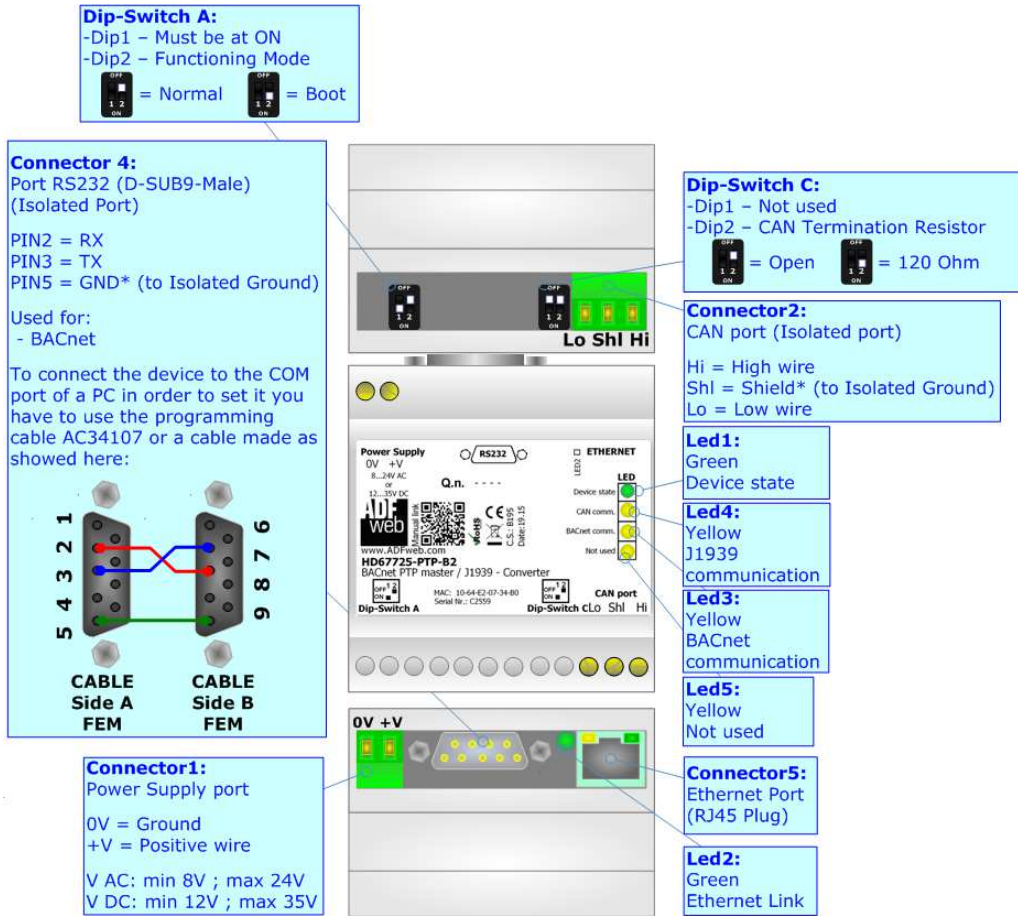

CONNECTION SCHEME:

CONFIGURATION SOFTWARE:

For setting up the device you need the software named SW67725. To obtain this software please go to:

www.adfweb.com/download/filefold/SW67725.zip

ADFweb.com s.r.l.
 www.adfweb.com
 support@adfweb.com