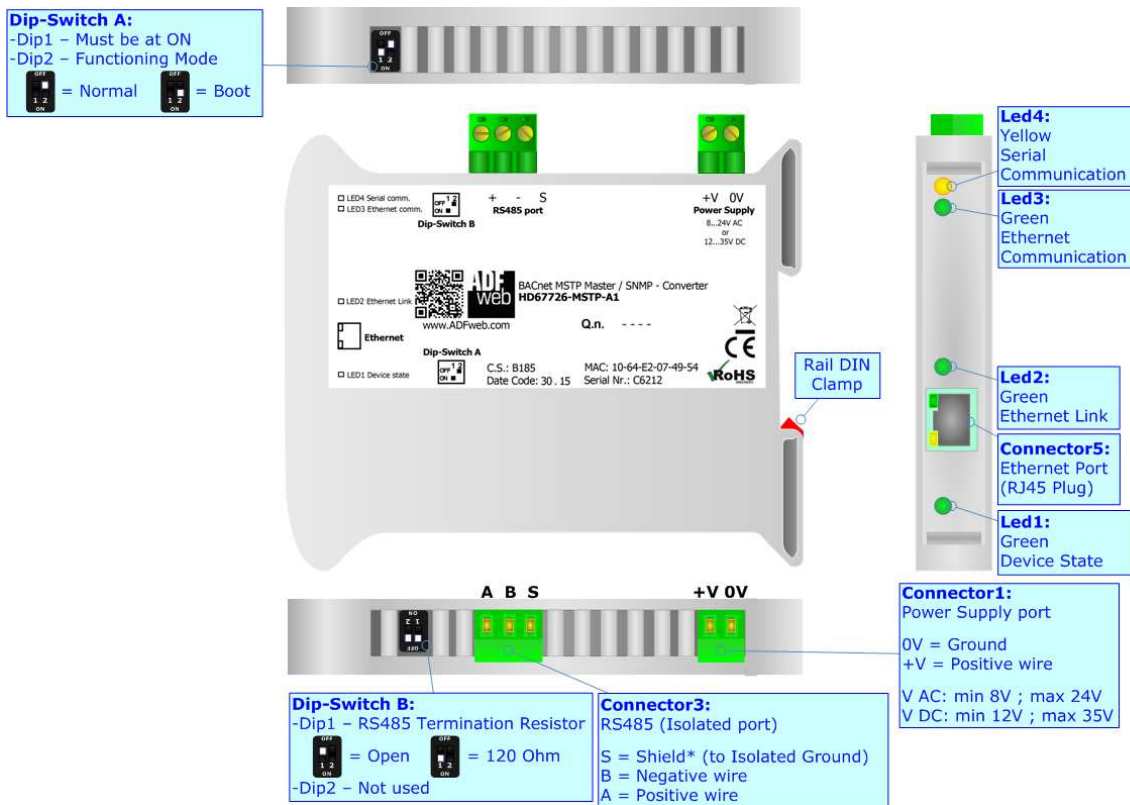

## BACnet MS/TP Master / SNMP Agent - Converter

To obtain the complete manual please go to

[www.adfweb.com/download/filefold/MN67726\\_ENG.pdf](http://www.adfweb.com/download/filefold/MN67726_ENG.pdf)

To obtain the new version of this box sheet please go to

### CONNECTION SCHEME: