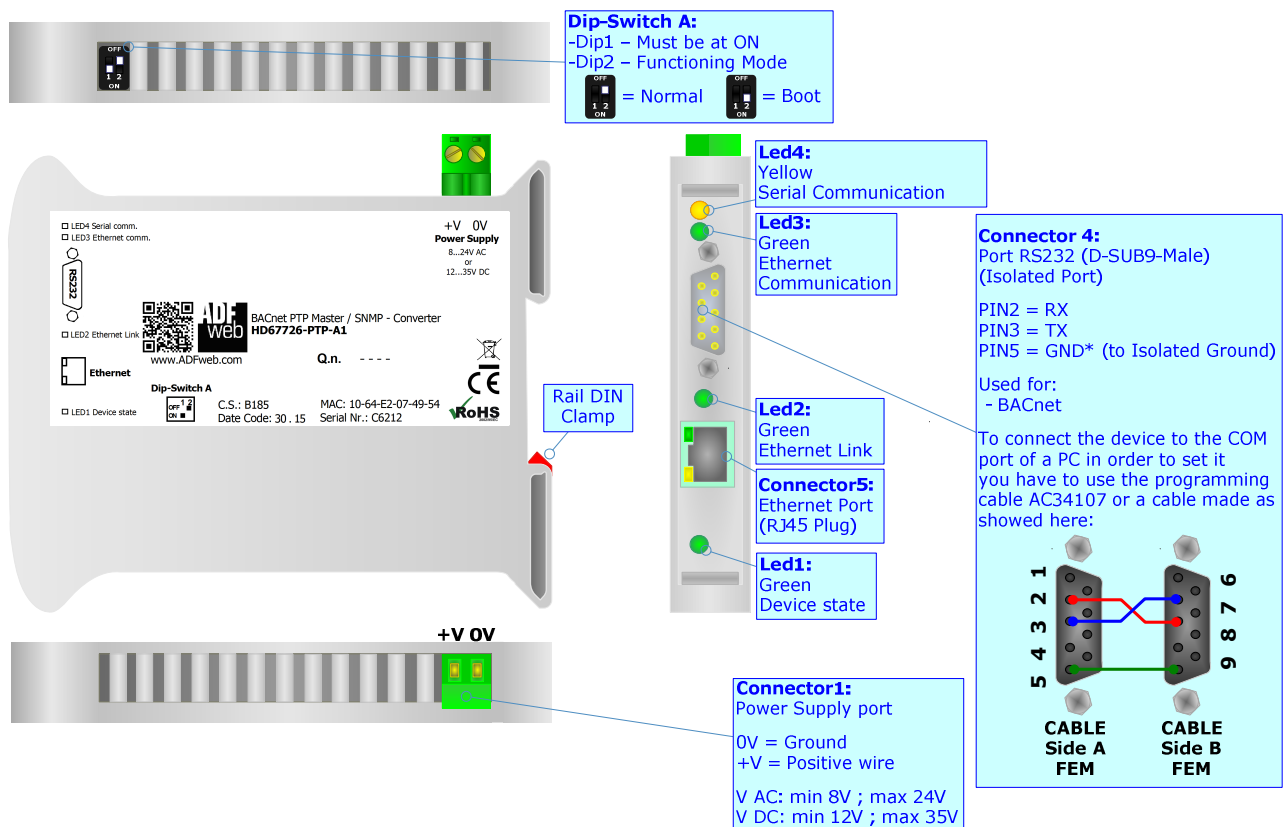

BACnet Master / SNMP - Converter

To obtain the complete manual please go to

www.adfweb.com/download/filefold/MN67726_ENG.pdf

To obtain the new version of this box sheet please go to

www.adfweb.com/download/filefold/BS67726-PTP-A1_ENG.pdf

CONNECTION SCHEME:

CONFIGURATION SOFTWARE:

For setting up the device you need the software named SW67726.

To obtain this software please go to

www.adfweb.com/download/filefold/SW67726.zip

ADFweb.com s.r.l.
 www.adfweb.com
 info@adfweb.com
 support@adfweb.com