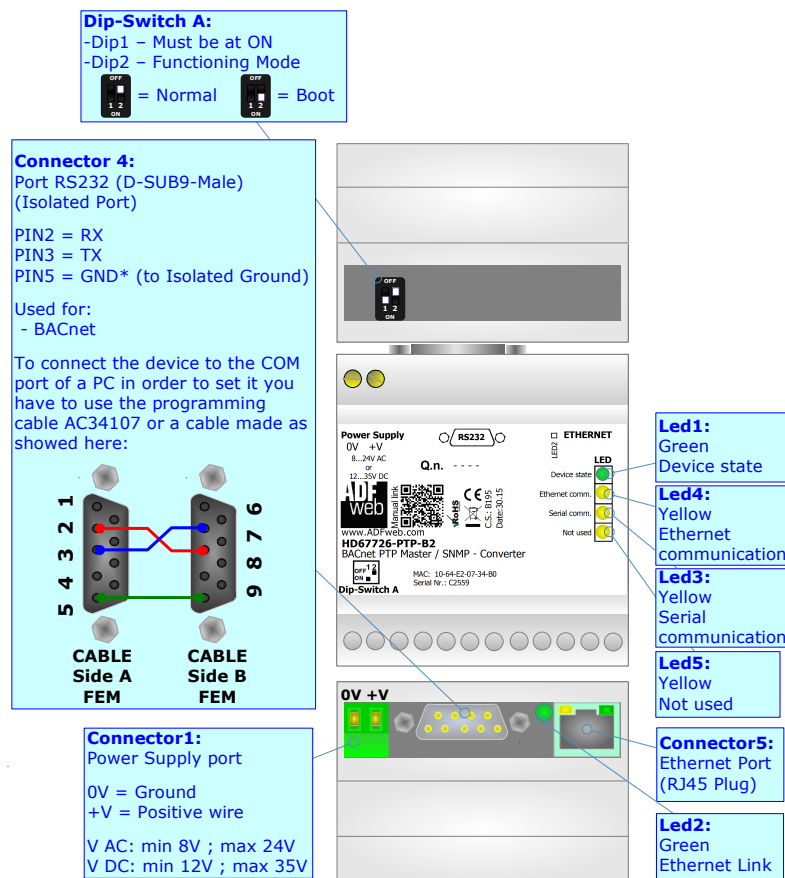

BACnet Master / SNMP - Converter

To obtain the complete manual please go to

www.adfweb.com/download/filefold/MN67726_ENG.pdf

To obtain the new version of this box sheet please go to

www.adfweb.com/download/filefold/BS67726-PTP-B2_ENG.pdf

CONNECTION SCHEME:

CONFIGURATION SOFTWARE:

For setting up the device you need the software named SW67726.

To obtain this software please go to

www.adfweb.com/download/filefold/SW67726.zip

ADFweb.com s.r.l.
 www.adfweb.com
 info@adfweb.com
 support@adfweb.com