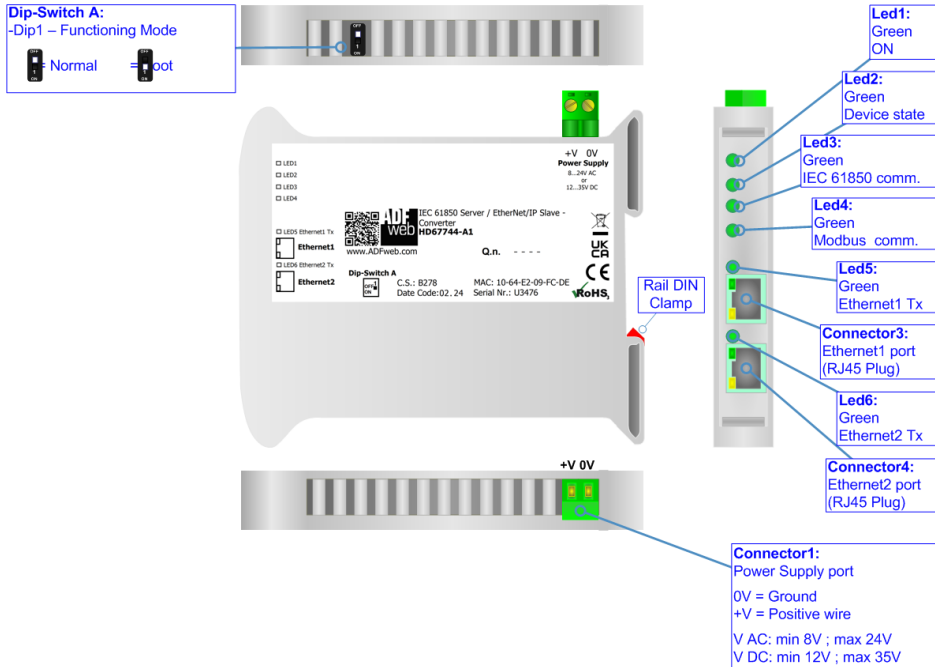

QR of Software

[www.adfweb.com/download/
filefold/SW67744.zip](http://www.adfweb.com/download/filefold/SW67744.zip)

HD67744-A1

BOX SHEET

**IEC 61850 Server/ Ethernet/IP Slave
Converter**

Box Sheet for Order code: HD67744-A1
Document code: BS67744-A1
V1.000

ADFweb.com srl

Strada Nuova, 17, IT-31010 Mareno di Piave, Treviso - Italy

www.ADFweb.com

CONNECTION SCHEME

Order code: HD67744-A1

Order code: HD67744-A1