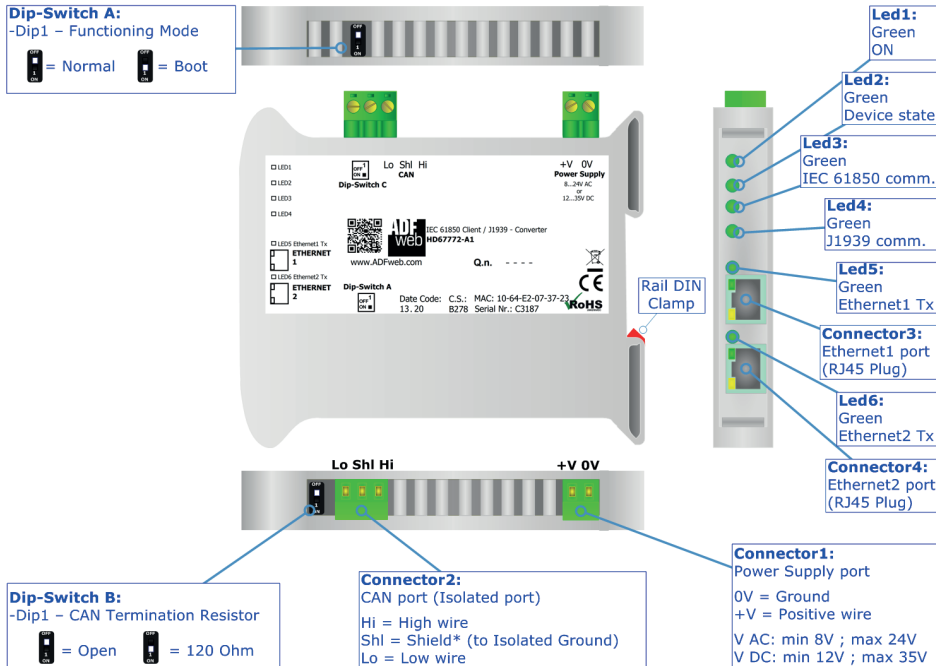

QR of Software

[www.adfweb.com/download/
filefold/SW67772.zip](http://www.adfweb.com/download/filefold/SW67772.zip)

HD67772-A1

BOX SHEET

IEC 61850 Client/ J1939 - Converter

Box Sheet for Order code: HD67772-A1
Document code: BS67772-A1
V1.000

ADFweb.com srl

Strada Nuova, 17, IT-31010 Mareno di Piave, Treviso - Italy

www.ADFweb.com

CONNECTION SCHEME

Order code: HD67772-A1

Order code: HD67772-A1