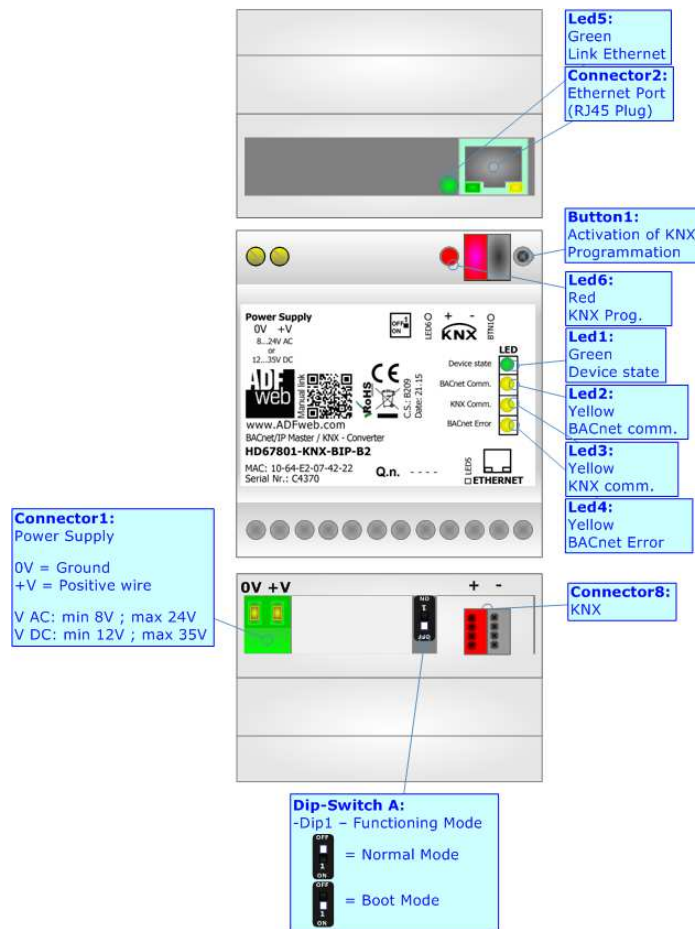

BACnet/IP Master / KNX - Converter

To obtain the complete manual please go to:

www.adfweb.com/download/filefold/MN67801_ENG.pdf

To obtain the new version of this box sheet please go to:

www.adfweb.com/download/filefold/BS67801-BIP-B2_ENG.pdf

CONNECTION SCHEME:

CONFIGURATION SOFTWARE:

For setting up the device you need the software named SW67801. To obtain this software please go to:

www.adfweb.com/download/filefold/SW67801.zip

ADFweb.com S.r.l.
www.adfweb.com
support@adfweb.com