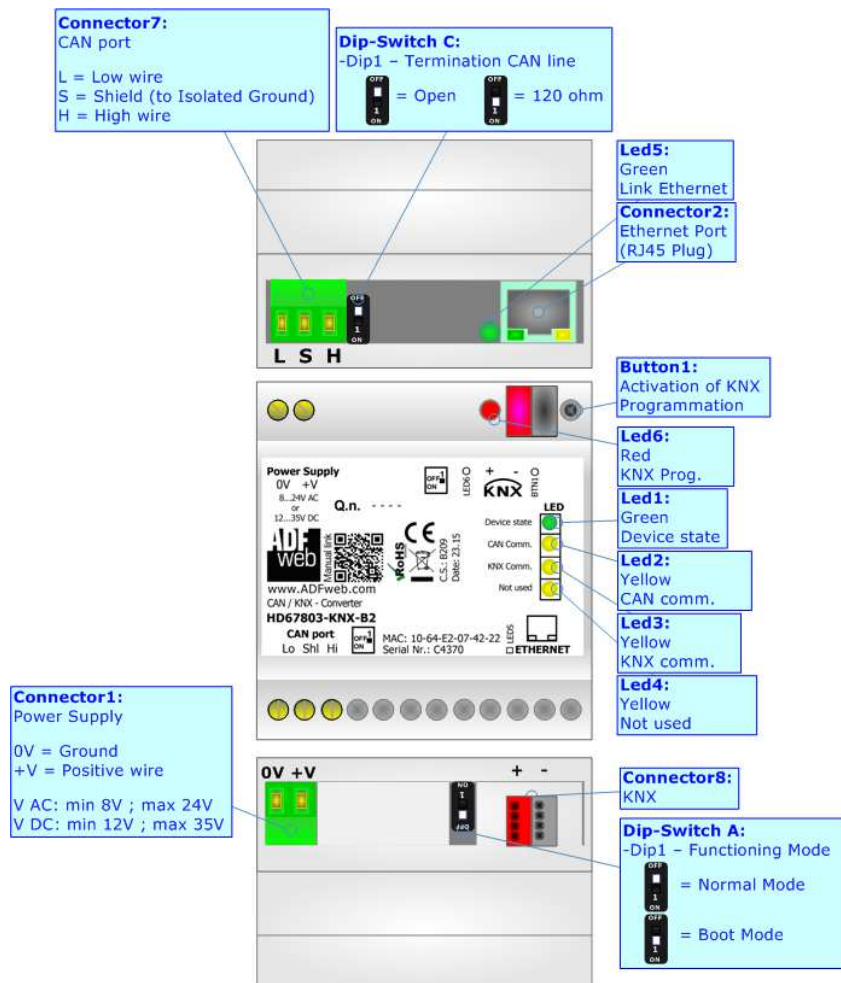

CAN / KNX - Converter

To obtain the complete manual please go to:

www.adfweb.com/download/filefold/MN67803_ENG.pdf

To obtain the new version of this box sheet please go to:

www.adfweb.com/download/filefold/BS67803-B2_ENG.pdf

CONNECTION SCHEME:

CONFIGURATION SOFTWARE:

For setting up the device you need the software named SW67803. To obtain this software please go to:

www.adfweb.com/download/filefold/SW67803.zip

ADFweb.com S.r.l.
www.adfweb.com
support@adfweb.com