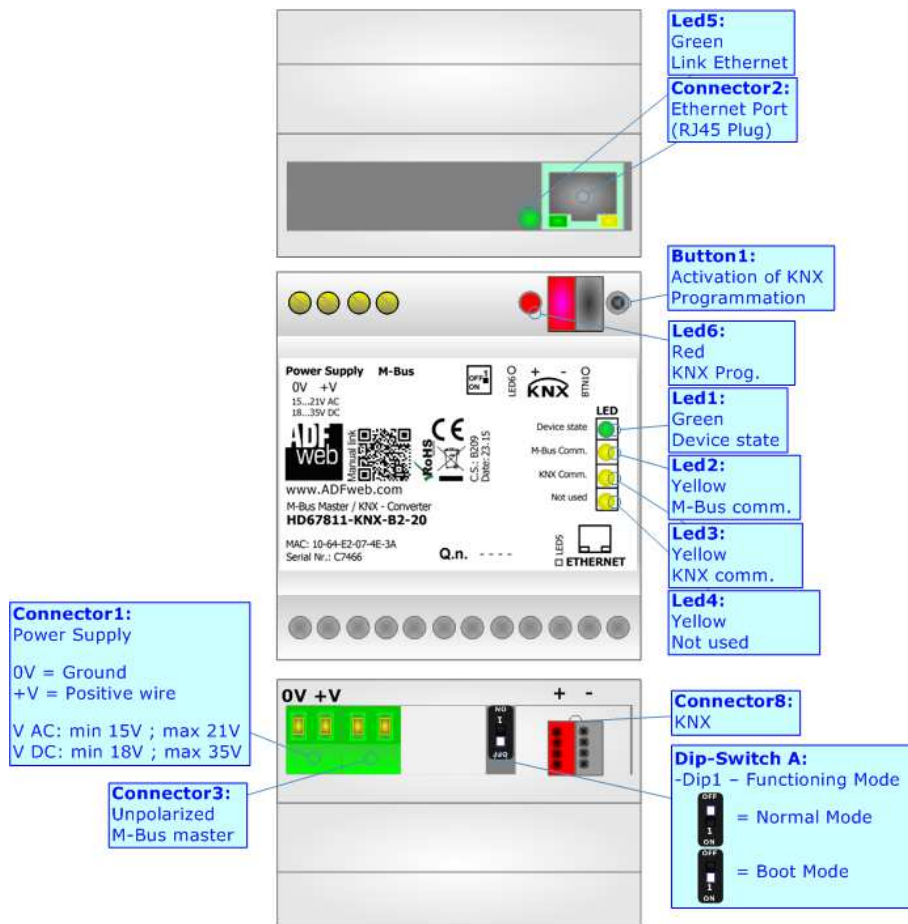

M-Bus Master / KNX - Converter

To obtain the complete manual please go to:

www.adfweb.com/download/filefold/MN67811_ENG.pdf

To obtain the new version of this box sheet please go to:

www.adfweb.com/download/filefold/BS67811-B2_ENG.pdf

CONNECTION SCHEME:

CONFIGURATION SOFTWARE:

For setting up the device you need the software named SW67811. To obtain this software please go to:

www.adfweb.com/download/filefold/SW67811.zip

ADFweb.com S.r.l.
www.adfweb.com
support@adfweb.com