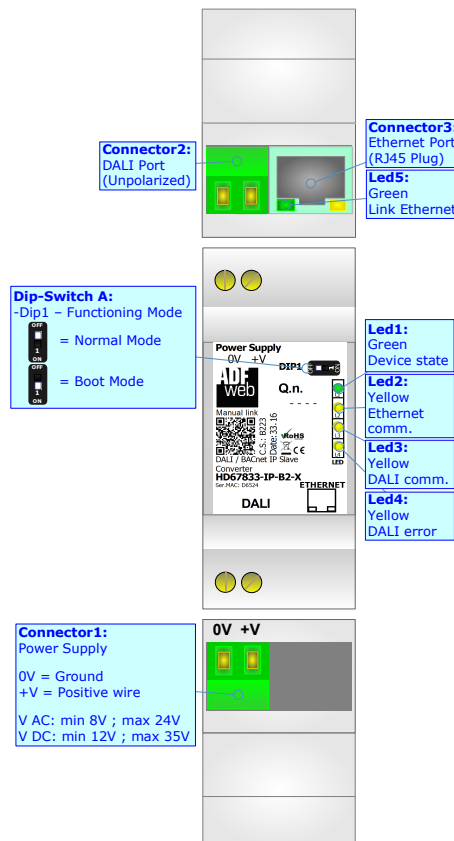

## DALI / BACnet IP Slave - Converter

To obtain the complete manual please go to:

[www.adfweb.com/download/filefold/MN67833\\_ENG.pdf](http://www.adfweb.com/download/filefold/MN67833_ENG.pdf)

To obtain the new version of this box sheet please go to:

### CONNECTION SCHEME: