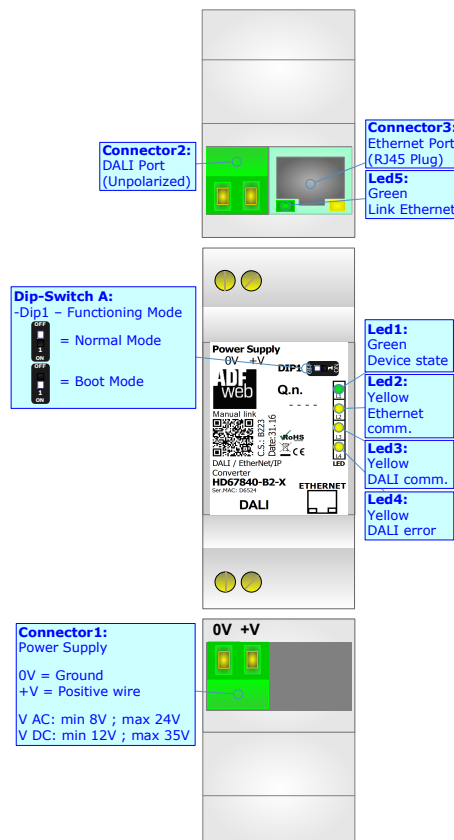

## DALI / EtherNet IP - Converter

To obtain the complete manual please go to:

[www.adfweb.com/download/filefold/MN67840\\_ENG.pdf](http://www.adfweb.com/download/filefold/MN67840_ENG.pdf)

To obtain the new version of this box sheet please go to:

### CONNECTION SCHEME: