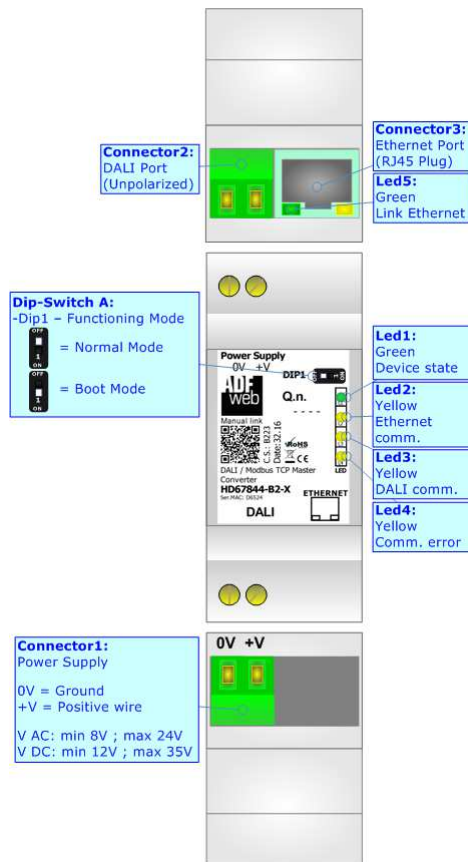

## DALI / Modbus TCP Master - Converter

To obtain the complete manual please go to:

[www.adfweb.com/download/filefold/MN67844\\_ENG.pdf](http://www.adfweb.com/download/filefold/MN67844_ENG.pdf)

To obtain the new version of this box sheet please go to:

### CONNECTION SCHEME: