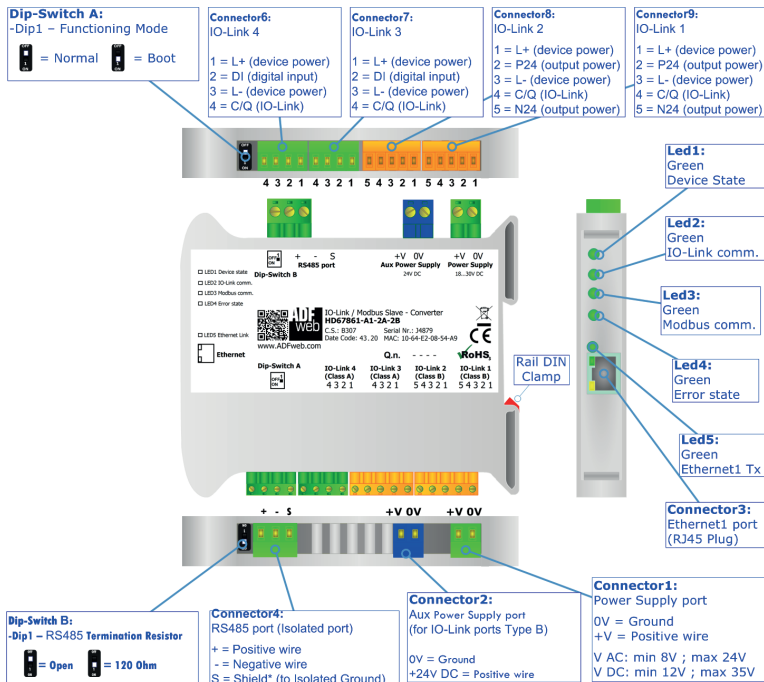

# BOX SHEET

IO-Link / Modbus Slave - Converter

Box Sheet for Order code: HD67861-5-A1-2A-2B

Document code: BS67861-5-A1-2A-2B

V1.000

**ADFweb.com srl**

Strada Nuova, 17, IT-31010 Marenco di Piave, Treviso - Italy

# CONNECTION SCHEME

Order code: HD67861-5-A1-2A-2B

Order code: HD67861-5-A1-2A-2B