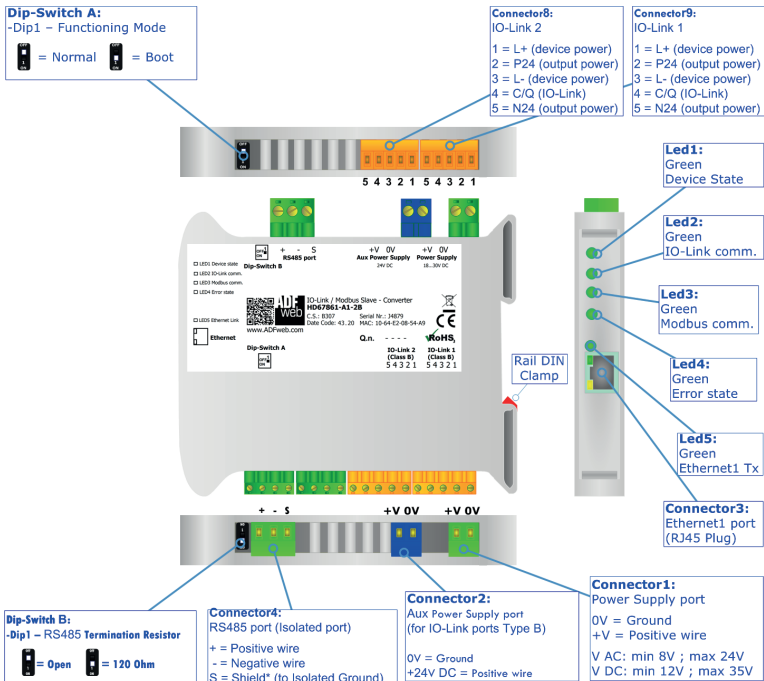

QR of Software

[www.adfweb.com/download/
filefold/SW67861.zip](http://www.adfweb.com/download/filefold/SW67861.zip)

HD67861-5-A1-2B

BOX SHEET

IO-Link / Modbus Slave - Converter

Box Sheet for Order code: HD67861-5-A1-2B
Document code: BS67861-5-A1-2B
V1.000

ADFweb.com srl

Strada Nuova, 17, IT-31010 Mareno di Piave, Treviso - Italy

www.ADFweb.com

CONNECTION SCHEME

Order code: HD67861-5-A1-2B

Order code: HD67861-5-Aa-2B