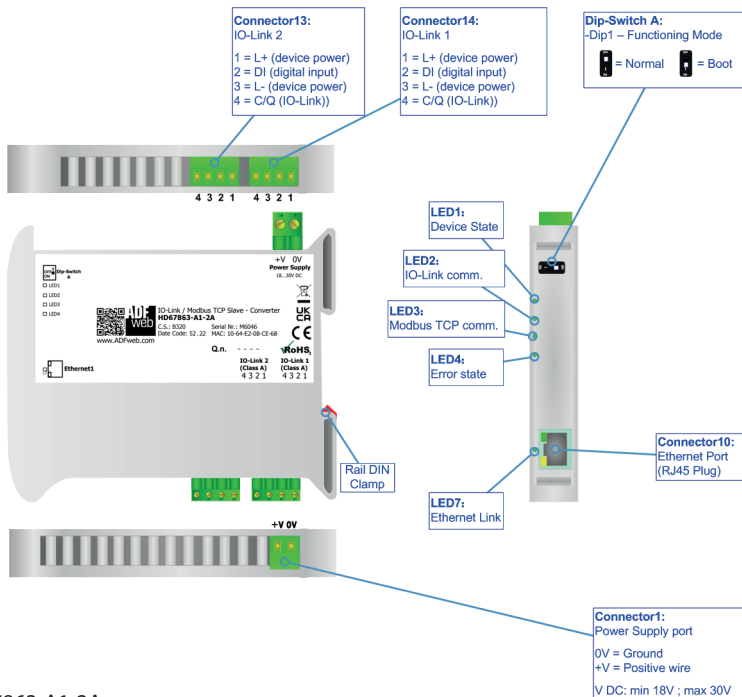

QR of Software

[www.adfweb.com/download/
filefold/SW67863.zip](http://www.adfweb.com/download/filefold/SW67863.zip)

HD67863-A1-2A

BOX SHEET

IO-Link / Modbus TCP Slave - Converter

Box Sheet for Order code: HD67863-A1-2A

Document code: BS67863-A1-2A

V1.000

ADFweb.com srl

Strada Nuova, 17, IT-31010 Marenco di Piave, Treviso - Italy

www.ADFweb.com

CONNECTION SCHEME

Order code: HD67863-A1-2A

Order code: HD67863-A1-2A