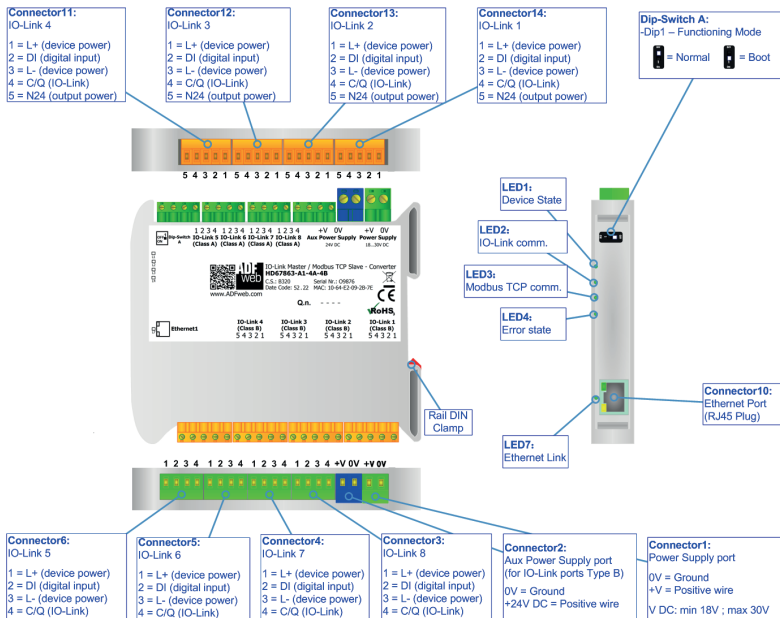

QR of Software

[www.adfweb.com/download/
filefold/SW67863.zip](http://www.adfweb.com/download/filefold/SW67863.zip)

BOX SHEET

IO-Link / Modbus TCP Slave - Converter

Box Sheet for Order code: HD67863-A1-4A-4B
Document code: BS67863-A1-4A-4B
V1.000

ADFweb.com srl

Strada Nuova, 17, IT-31010 Mareno di Piave, Treviso - Italy

CONNECTION SCHEME

Order code: HD67863-A1-4A-4B

Order code: HD67863-A1-4A-4B