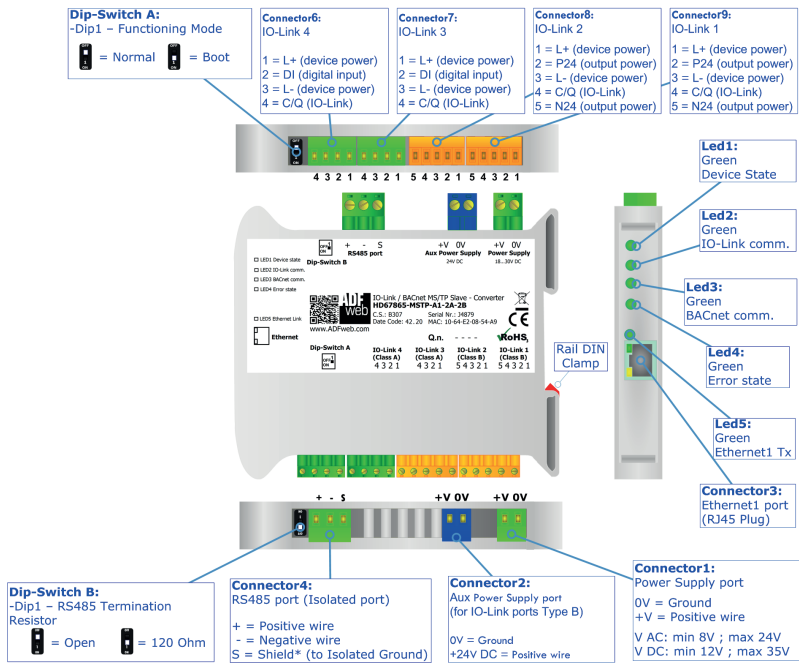

# BOX SHEET

**IO-Link / Bacnet Slave – Converter**

Box Sheet for Order code: HD67865-MSTP-A1-2A-2B

Document code: BS67865-MSTP-A1-2A-2B

V1.000

**ADFweb.com srl**

Strada Nuova, 17, IT-31010 Mareno di Piave, Treviso - Italy

**HD67865-MSTP-A1-2A-2B**

[www.ADFweb.com](http://www.ADFweb.com)

# CONNECTION SCHEME

Order code: HD67865-MSTP-A1-2A-2B

Order code: HD67865-MSTP-A1-2A-2B